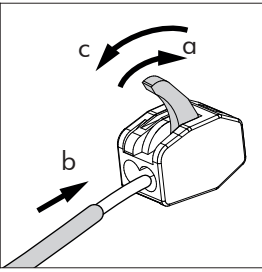

Dim-

Blue	Neutral
Brown	Line
Green/Yellow	Ground
White	DIM -
Black	DIM +

Strip conductor
to $\pm 10\text{ mm}$ | $\pm 0.4''$

13b Connection excluding dimmable function

Blue	Neutral
Brown	Line
Green/Yellow	Ground
White	Not used
Black	Not used