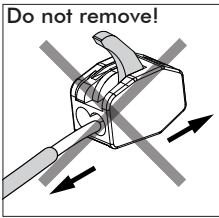

Dim-

Blue	Neutral
Brown	Line
Green/Yellow	Ground
White	DIM -
Black	DIM +

Strip conductor
to $\pm 10\text{ mm}$ | $\pm 0.4''$

13b Connection excluding dimmable function

Blue	Neutral
Brown	Line
Green/Yellow	Ground
White	Not used
Black	Not used