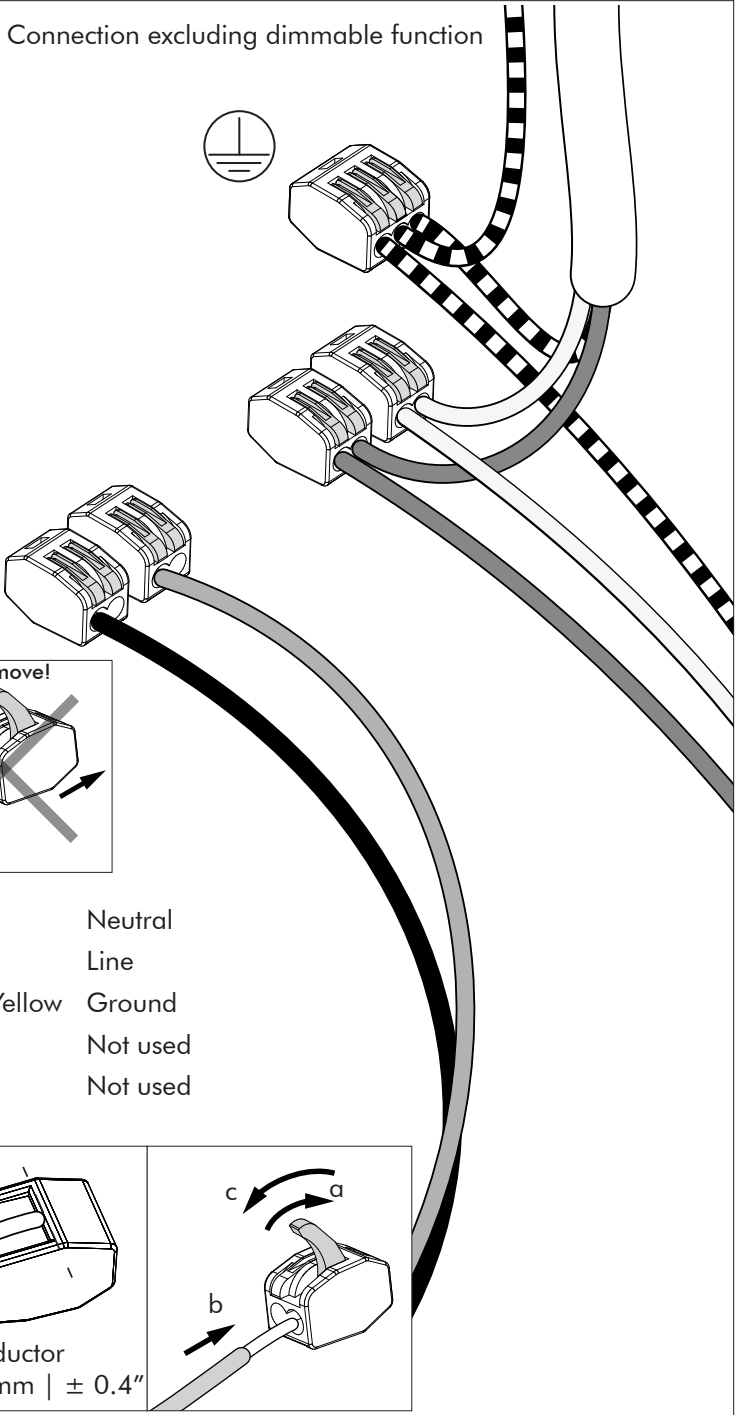

Dim-

Blue	Neutral
Brown	Line
Green/Yellow	Ground
White	DIM -
Black	DIM +

Strip conductor
to $\pm 10\text{ mm}$ | $\pm 0.4''$

13b Connection excluding dimmable function

Blue	Neutral
Brown	Line
Green/Yellow	Ground
White	Not used
Black	Not used