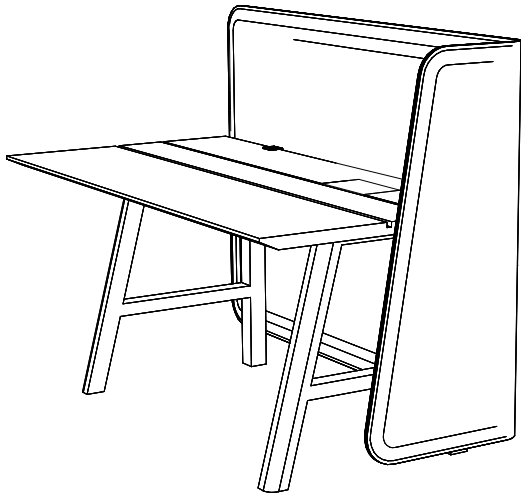

BuzziWrap FrontDesk Right