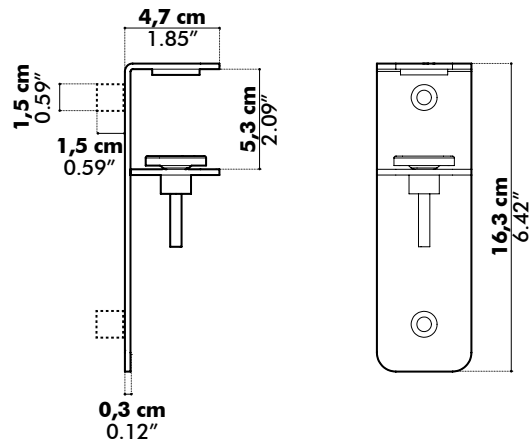

Fix L Plus

Worktop: 18 > 43 mm | 0.71" > 1.69"