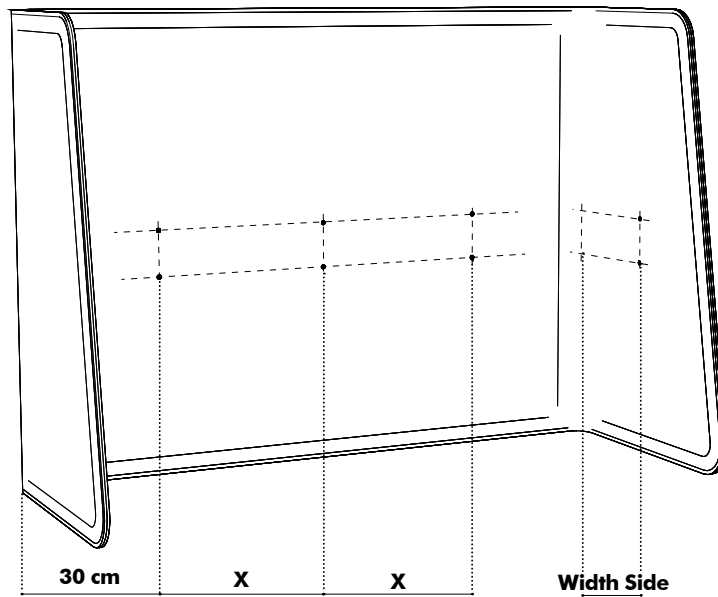

Mounting positions XS

Side	40 cm | 15.75"	60 cm | 23.62"
Width Side	20 cm | 7.87"	30 cm | 11.81"