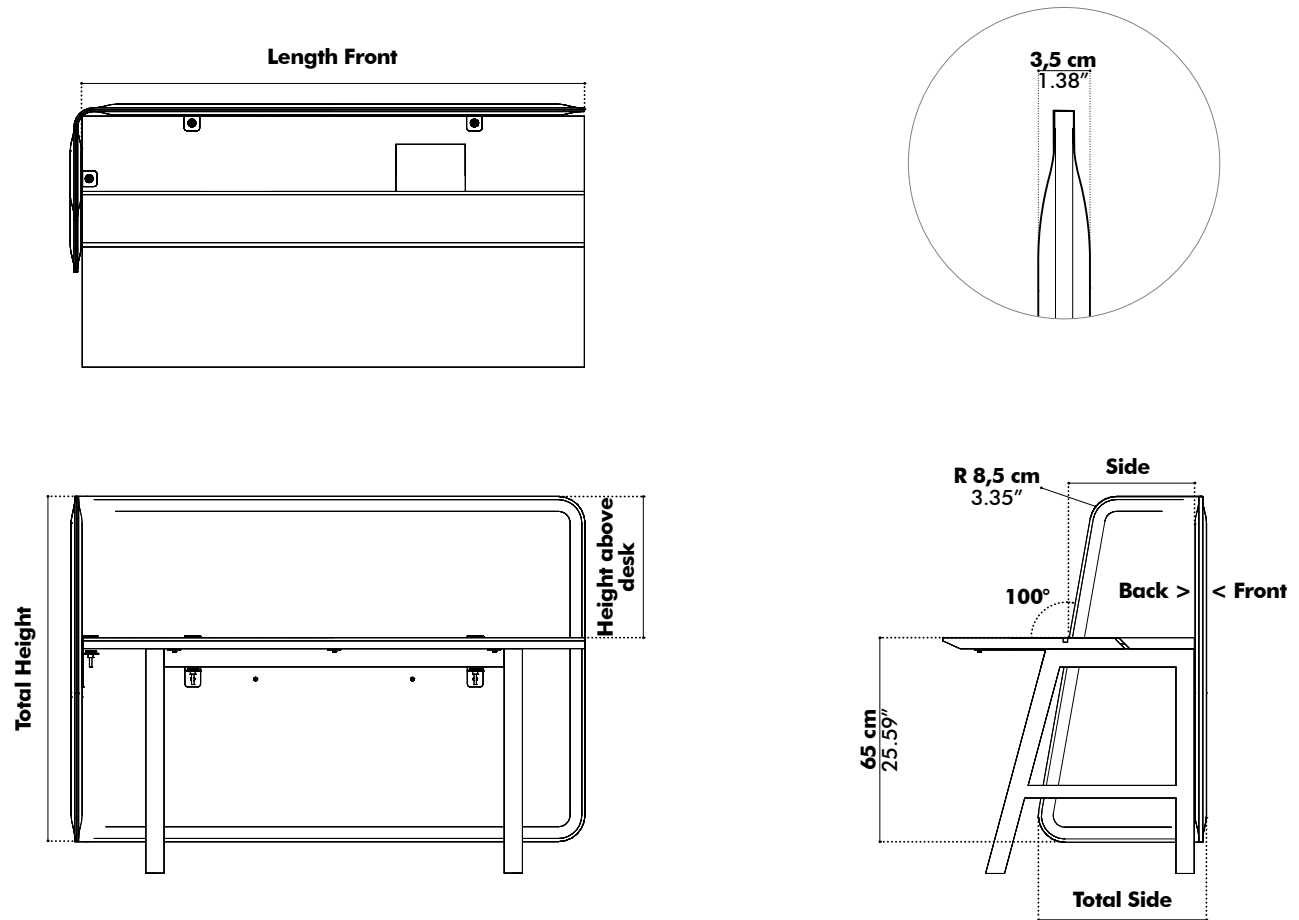

BuzziWrap FrontDesk Left

Height above desk Total height	Side Total Side	Length Front XS ≤ 120 cm	Length Front S ≤ 140 cm	Length Front M ≤ 160 cm	Length Front L ≤ 180 cm	Length Front XL ≤ 200 cm
35 cm | 100 cm	40 cm | 53,5 cm	7,4 kg	8,4 kg	9,3 kg	10,3 kg	11,2 kg
	60 cm | 70 cm	8,4 kg	9,3 kg	10,3 kg	11,2 kg	12,2 kg
45 cm | 110 cm	40 cm | 53,5 cm	7,9 kg	8,9 kg	10 kg	11 kg	12 kg
	60 cm | 70 cm	8,9 kg	10 kg	11 kg	12 kg	13 kg
55 cm | 120 cm	40 cm | 53,5 cm	8,4 kg	9,5 kg	10,6 kg	11,7 kg	12,8 kg
	60 cm | 70 cm	9,5 kg	10,6 kg	11,7 kg	12,8 kg	13,9 kg

Height above desk Total height	Side Total Side	Length Front XS ≤ 47.24"	Length Front S ≤ 55.12"	Length Front M ≤ 62.99"	Length Front L ≤ 70.87"	Length Front XL ≤ 78.74"
13.78" | 39.37"	15.75" | 21.06"	16.31 lbs	18.52 lbs	20.50 lbs	22.71 lbs	24.69 lbs
	23.62" | 27.56"	18.52 lbs	20.50 lbs	22.71 lbs	24.69 lbs	26.90 lbs
17.72" | 43.31"	15.75" | 21.06"	17.42 lbs	19.62 lbs	22.05 lbs	24.25 lbs	26.46 lbs
	23.62" | 27.56"	19.62 lbs	22.05 lbs	24.25 lbs	26.46 lbs	28.66 lbs
21.65" | 47.24"	15.75" | 21.06"	18.52 lbs	20.94 lbs	23.37 lbs	25.79 lbs	28.22 lbs
	23.62" | 27.56"	20.94 lbs	23.37 lbs	25.79 lbs	28.22 lbs	30.64 lbs