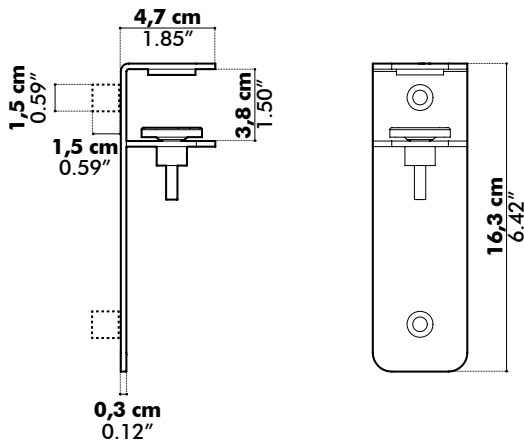

Fixes

Attention: the worktop thickness might differ on the sides and the front of the desk. Please specify the proper sizes of the fixes for each side of the worktop.

Fix L

Worktop: 12 > 27 mm | 0.47" > 1.06"