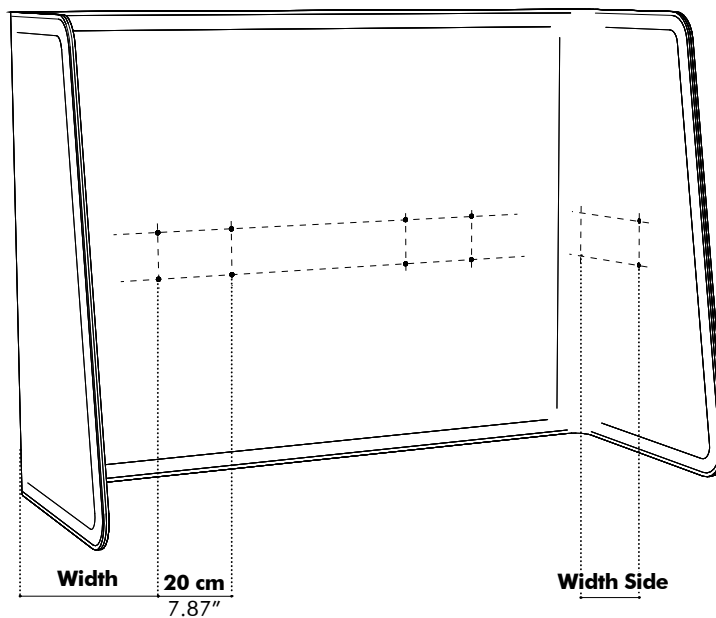

# Dimensions

Height above desk Total height	Side Total Side	Length Front XS ≤ 47.24"	Length Front S ≤ 55.12"	Length Front M ≤ 62.99"	Length Front L ≤ 70.87"	Length Front XL ≤ 78.74"
<b>13.78"</b>   39.37"	<b>15.75"</b>   21.06"	16.31 lbs	18.52 lbs	20.50 lbs	22.71 lbs	24.69 lbs
	<b>23.62"</b>   27.56"	18.52 lbs	20.50 lbs	22.71 lbs	24.69 lbs	26.90 lbs
<b>17.72"</b>   43.31"	<b>15.75"</b>   21.06"	17.42 lbs	19.62 lbs	22.05 lbs	24.25 lbs	26.46 lbs
	<b>23.62"</b>   27.56"	19.62 lbs	22.05 lbs	24.25 lbs	26.46 lbs	28.66 lbs
<b>21.65"</b>   47.24"	<b>15.75"</b>   21.06"	18.52 lbs	20.94 lbs	23.37 lbs	25.79 lbs	28.22 lbs
	<b>23.62"</b>   27.56"	20.94 lbs	23.37 lbs	25.79 lbs	28.22 lbs	30.64 lbs

## Mounting positions XS

<b>Side</b>	<b>40 cm</b>   15.75"	<b>60 cm</b>   23.62"
<b>Width Side</b>	<b>20 cm</b>   7.87"	<b>30 cm</b>   11.81"

## Mounting positions S | M | L | XL

	<b>S</b>	<b>M</b>	<b>L</b>	<b>XL</b>
<b>Width</b>	<b>30 cm</b>   11.81"	<b>35 cm</b>   13.78"	<b>35 cm</b>   13.78"	<b>35 cm</b>   13.78"
<b>Side</b>	<b>40 cm</b>   15.75"	<b>60 cm</b>   23.62"		
<b>Width Side</b>	<b>20 cm</b>   7.87"	<b>30 cm</b>   11.81"		