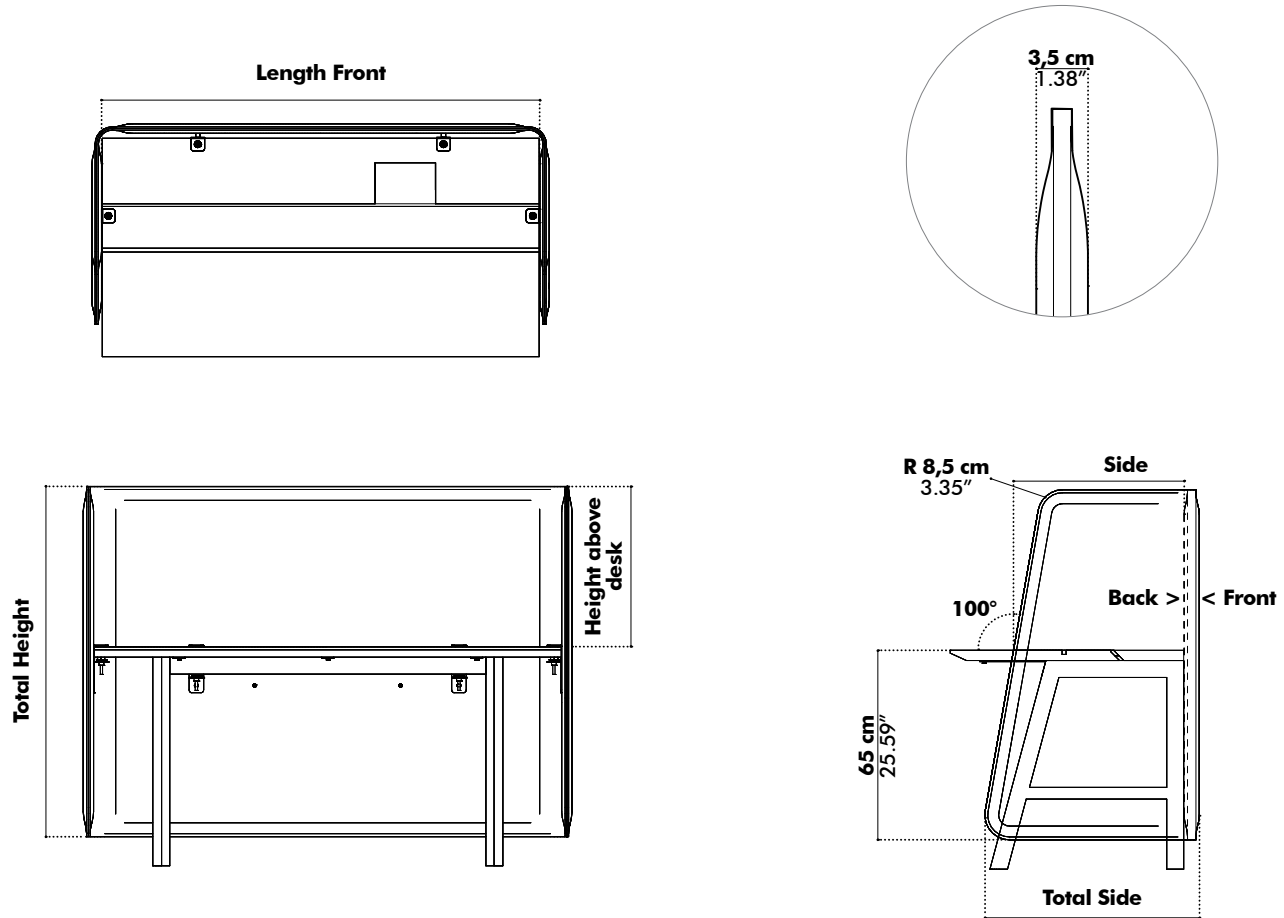

Dimensions

BuzziWrap FrontDesk Full

Height above desk Total height	Side Total Side	Length Front XS ≤ 120 cm	Length Front S ≤ 140 cm	Length Front M ≤ 160 cm
35 cm | 100 cm	40 cm | 53,5 cm	8.8kg	9.8kg	10.7kg
	60 cm | 70 cm	10.7kg	11.7kg	12.7kg
45 cm | 110 cm	40 cm | 53,5 cm	9.4kg	10.4kg	11.5kg
	60 cm | 70 cm	11.5kg	12.5kg	13.5kg
55 cm | 120 cm	40 cm | 53,5 cm	10kg	11.1kg	12.2kg
	60 cm | 70 cm	12.2kg	13.2kg	14.3kg

Height above desk Total height	Side Total Side	Length Front XS ≤ 47.24"	Length Front S ≤ 55.12"	Length Front M ≤ 62.99"
13.78" | 39.37"	15.75" | 21.06"	lbs	lbs	lbs
	23.62" | 27.56"	lbs	lbs	lbs
17.72" | 43.31"	15.75" | 21.06"	lbs	lbs	lbs
	23.62" | 27.56"	lbs	lbs	lbs
21.65" | 47.24"	15.75" | 21.06"	lbs	lbs	lbs
	23.62" | 27.56"	lbs	lbs	lbs