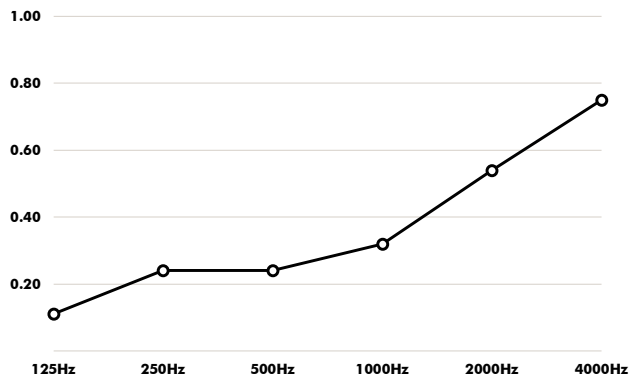

Acoustics

BuzziWrap Frontdesk

Equivalent sound absorption area in m² per object

Hz	Aeq/m²
125	0.11
250	0.24
500	0.24
1000	0.32
2000	0.54
4000	0.75