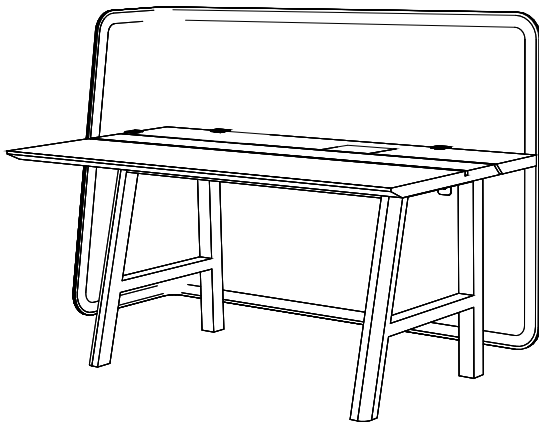

BuzziWrap FrontDesk Left

- Cover: BuzziFelt
- Core: honeycomb cardboard + poplar wood
- Fix: powder coated metal black (RAL 9005) or white (RAL 9010)

L: Front: 100 cm ≤ 200 cm
39.37" ≤ 78.74"
W: Side: 40 cm or 60 cm (measured at worktop level)
15.75" or 23.62"

- H: 100 cm, 110 cm or 120 cm
  39.37", 43.31" or 47.24"
- D: 3,5 cm
  1.38"

- ... Bicolor
  Fix L, L Plus, XL, XXL