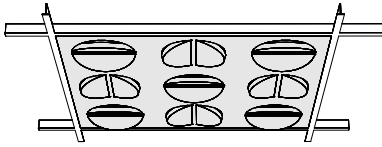

BuzziCloud Luna

PET Felt
Grid Ceiling Mounted

Height: 59,5 cm Width 59,5 cm Thickness: 0,12 cm
Height: 23.43" Width 23.43" Thickness: 0.47"

± 0,9 kg | ± 1.98 lbs

... Sold exclusively in sets of 8 ceiling tiles, 1 set = 8 ceiling tiles in one color and in one pattern.

Great to combine with BuzziCloud Plain.