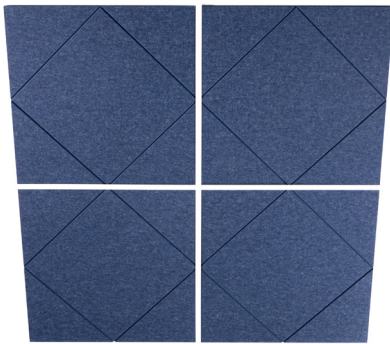

Inspirational setups

Geo