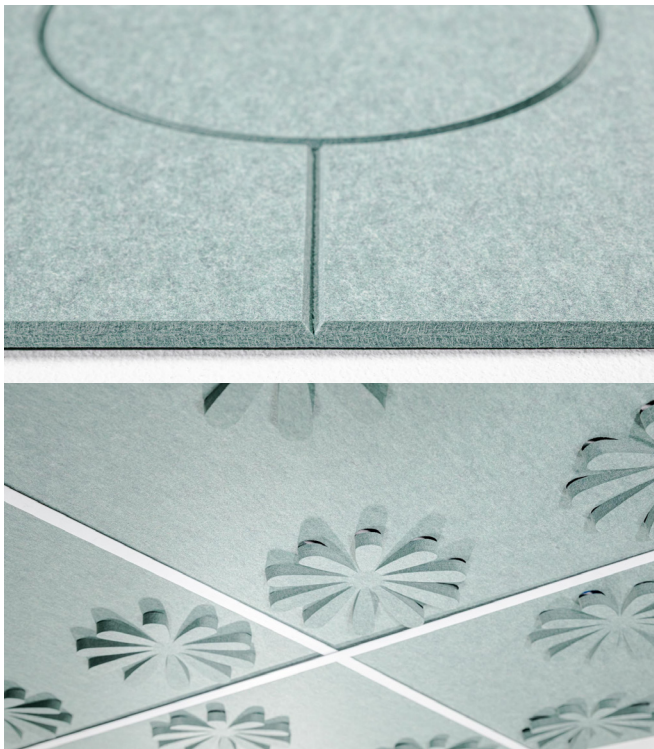

Material

The patterns of the BuzziCloud are created with V-shaped grooves or 3D cuts.