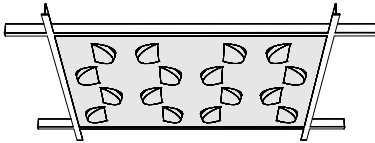

BuzziCloud Bean

PET Felt
Grid Ceiling Mounted

Height: 59,5 cm Width 59,5 cm Thickness: 0,12 cm
Height: 23.43" Width 23.43" Thickness: 0.47"

± 0,9 kg | ± 1.98 lbs

... Sold exclusively in sets of 8 ceiling tiles, 1 set = 8 ceiling tiles in one color and in one pattern.

Great to combine with BuzziCloud Plain.