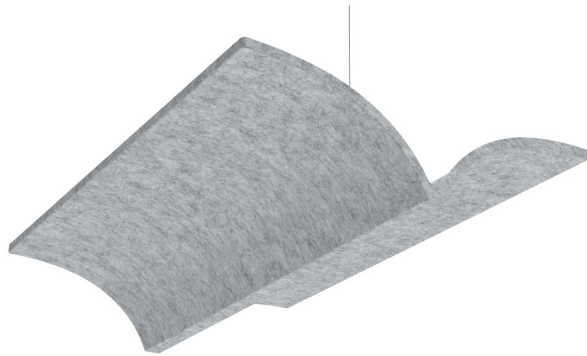


BuzziVault

Product Specification Sheet

This document contains technical information about the BuzziVault

Architecture Overhead. Silence Included.

Designed by Alain Gilles, BuzziVault is an architectural acoustic ceiling element defined by its signature curved profile and strong spatial presence. Available as a standalone ceiling element or as BuzziVault Light with integrated indirect and direct illumination, BuzziVault balances performance, atmosphere, and circular design in one cohesive solution.

BuzziVault Ceiling Mounted

- 🌲 PET Felt
- ✂ Length: 140 cm Width: 95 cm Height: 25 cm
Length: 55.12" Width: 37.40" Height: 0.98"
- ⚖ Vault: 6.15 kg | 13.56 lbs
Vault + Deco Spine: 7,55 kg | 16.64 lbs
- ... Fixing System Magnet
Optional: Deco Spine in black
- ⚠ If installing on suspended ceiling, verify load capacity prior to installation.

Sage 20

Slate 32

Frost 58

Cream 63

Ochre 65

Smoke 71

Components

Acoustic Panel

Acoustic Panel in PET Felt

Deco Spine (optional)

Deco Spine in black (RAL 9005)
It adds a refined metal accent to the acoustic panel.

Fixing System

Ceiling Suspended

2 cables
2 m or 5m | 78.74" or 196.85"
Black or Alu