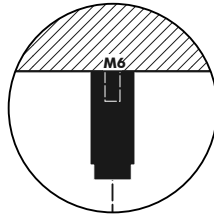

Acoustic Panel in PET Felt

Deco Spine (optional)

Deco Spine in black (RAL 9005)
It adds a refined metal accent to the acoustic panel.

Fixing System

Ceiling Suspended

2 cables
2 m or 5m | 78.74" or 196.85"
Black or Alu