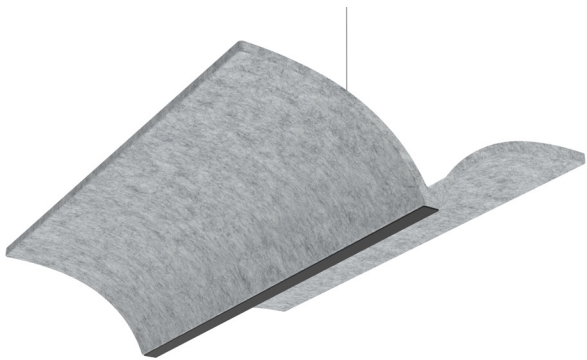


BuzziVault

Product Specification Sheet

This document contains technical information about the BuzziVault

Architecture Overhead. Silence Included.

Designed by Alain Gilles, BuzziVault is an architectural acoustic ceiling element defined by its signature curved profile and strong spatial presence. Available as a standalone ceiling element or as BuzziVault Light with integrated indirect and direct illumination, BuzziVault balances performance, atmosphere, and circular design in one cohesive solution.

BuzziVault Ceiling Mounted

- 🌲 PET Felt
- ✂ Length: 140 cm Width: 95 cm Height: 25 cm
Length: 55.12" Width: 37.40" Height: 0.98"
- ⚖ Vault: 6.15 kg | 13.56 lbs
Vault + Deco Spine: 7,55 kg | 16.64 lbs
- ... Fixing System Magnet
Optional: Deco Spine in black
- ⚠ If installing on suspended ceiling, verify load capacity prior to installation.

Sage 20

Slate 32

Frost 58

Cream 63

Ochre 65

Smoke 71

Components

Acoustic Panel

Acoustic Panel in PET Felt

Deco Spine (optional)

Deco Spine in black (RAL 9005)
It adds a refined metal accent to the acoustic panel.

Fixing System

Ceiling Suspended

2 cables
2 m or 5m | 78.74" or 196.85"
Black or Alu