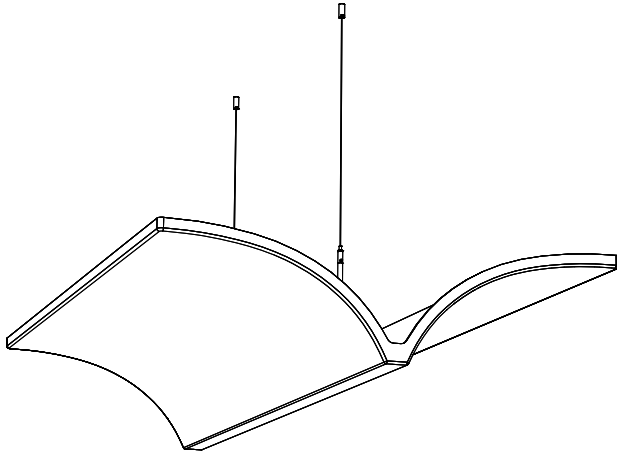


BuzziVault

Product Specification Sheet

This document contains technical information about the BuzziVault

Architecture Overhead. Silence Included.

Designed by Alain Gilles, BuzziVault is an architectural acoustic ceiling element defined by its signature curved profile and strong spatial presence. Available as a standalone ceiling element or as BuzziVault Light with integrated indirect and direct illumination, BuzziVault balances performance, atmosphere, and circular design in one cohesive solution.

Acoustics

Absorption

Mid tone

High tone

Content

Configurations	3
Fabrics	4
Components	5
Fixing System	6
Dimensions	7

Configuration

BuzziVault Ceiling Suspended

- 🌲 PET Felt
- ✂ Length: 140 cm Width: 95 cm Height: 25 cm
Length: 55.12" Width: 37.40" Height: 0.98"
- ⚖ Vault: 6.15 kg | 13.56 lbs
Vault + Deco Spine: 7,55 kg | 16.64 lbs
- ... Black or Alu cables 2 m or 5 m
78.74" or 196.85"
- Optional: Deco Spine in black
- ⚠ If installing on suspended ceiling, verify load capacity prior to installation.

BuzziVault Ceiling Mounted

- 🌲 PET Felt
- ✂ Length: 140 cm Width: 95 cm Height: 25 cm
Length: 55.12" Width: 37.40" Height: 0.98"
- ⚖ Vault: 6.15 kg | 13.56 lbs
Vault + Deco Spine: 7,55 kg | 16.64 lbs
- ... Fixing System Magnet
Optional: Deco Spine in black
- ⚠ If installing on suspended ceiling, verify load capacity prior to installation.