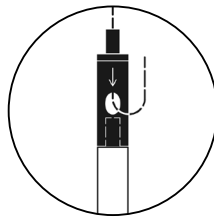

Acoustic Panel in PET Felt

Deco Spine (optional)

Deco Spine in black (RAL 9005)
It adds a refined metal accent to the acoustic panel.

Fixing System

Ceiling Suspended

2 cables
2 m or 5m | 78.74" or 196.85"
Black or Alu