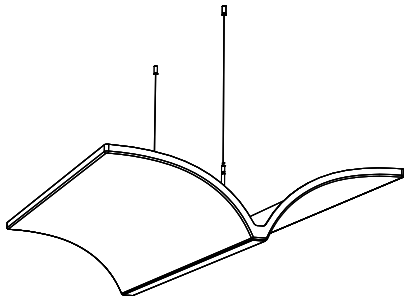


BuzziVault

Product Specification Sheet

This document contains technical information about the BuzziVault

Architecture Overhead. Silence Included.

Designed by Alain Gilles, BuzziVault is an architectural acoustic ceiling element defined by its signature curved profile and strong spatial presence. Available as a standalone ceiling element or as BuzziVault Light with integrated indirect and direct illumination, BuzziVault balances performance, atmosphere, and circular design in one cohesive solution.

Acoustic Panel in PET Felt

Deco Spine (optional)

Deco Spine in black (RAL 9005)
It adds a refined metal accent to the acoustic panel.

Fixing System

Ceiling Suspended

2 cables
2 m or 5m | 78.74" or 196.85"
Black or Alu