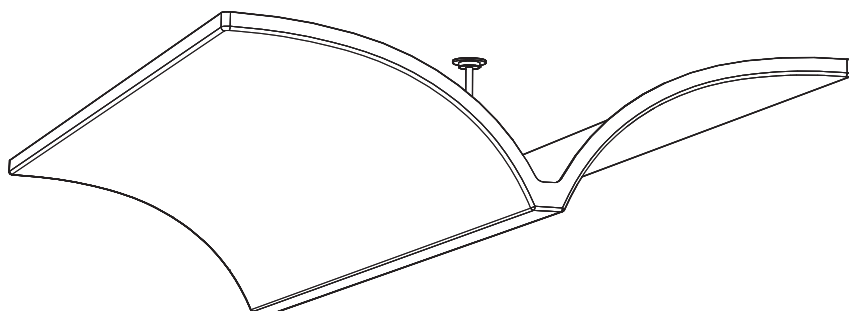

BuzziVault

INSTALLATION MANUAL

BuzziVault Ceiling Suspended

2 PERS. 

Excluded

Included

BuzziVault Ceiling Suspended

2 PERS.

Optional Deco Spine

8x

M10

1

4x

2

3

75 cm
29.53"