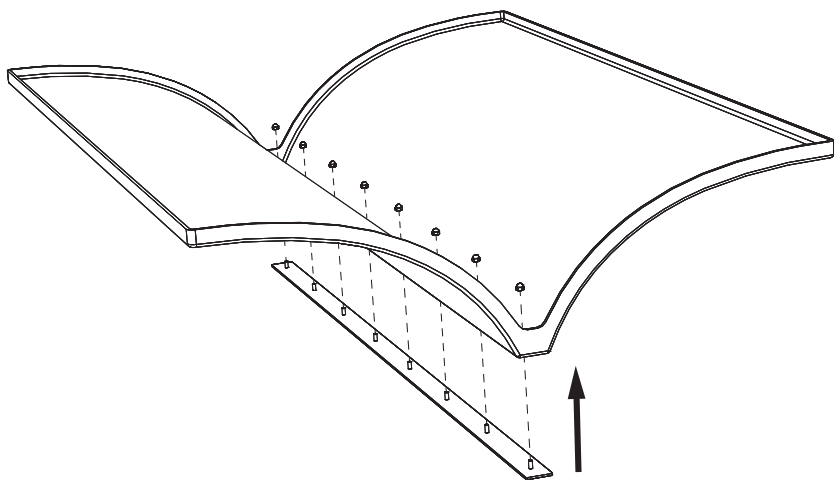

BuzziVault

INSTALLATION MANUAL

BuzziVault Ceiling Suspended

2 PERS. 

Excluded

Included

BuzziVault Ceiling Suspended

2 PERS.

Optional Deco Spine

8x

M10

1

4x

2

3

75 cm
29.53"