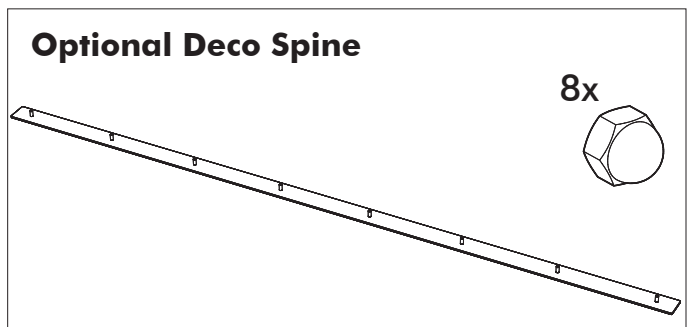

BuzziVault

INSTALLATION MANUAL

BuzziVault Ceiling Suspended

2 PERS. 

Excluded

Included

BuzziVault Ceiling Suspended

2 PERS.

Optional Deco Spine

8x

M10

1

4x

2

3

75 cm
29.53"