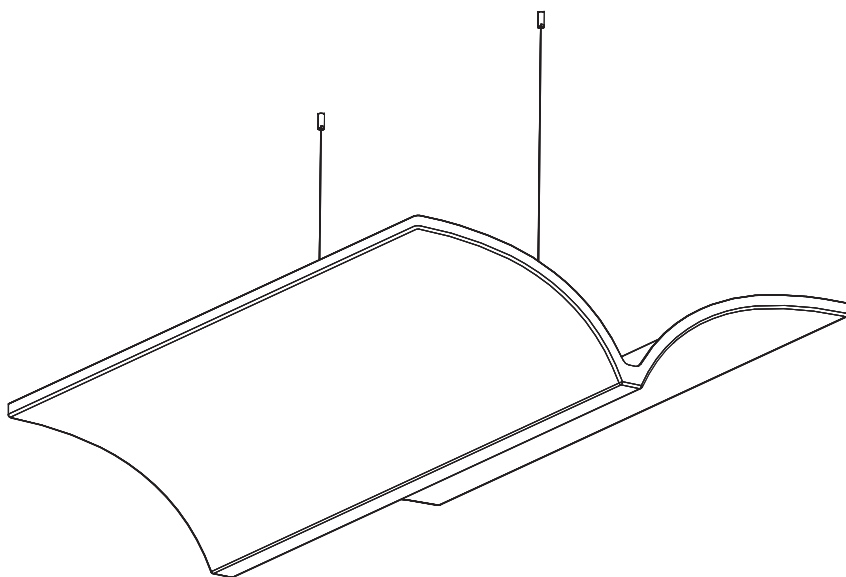

BuzziVault

INSTALLATION MANUAL

BuzziVault Ceiling Suspended

2 PERS. 

Excluded

Included

BuzziVault Ceiling Suspended

2 PERS.

Optional Deco Spine

8x

M10

1

4x

2

3

75 cm
29.53"