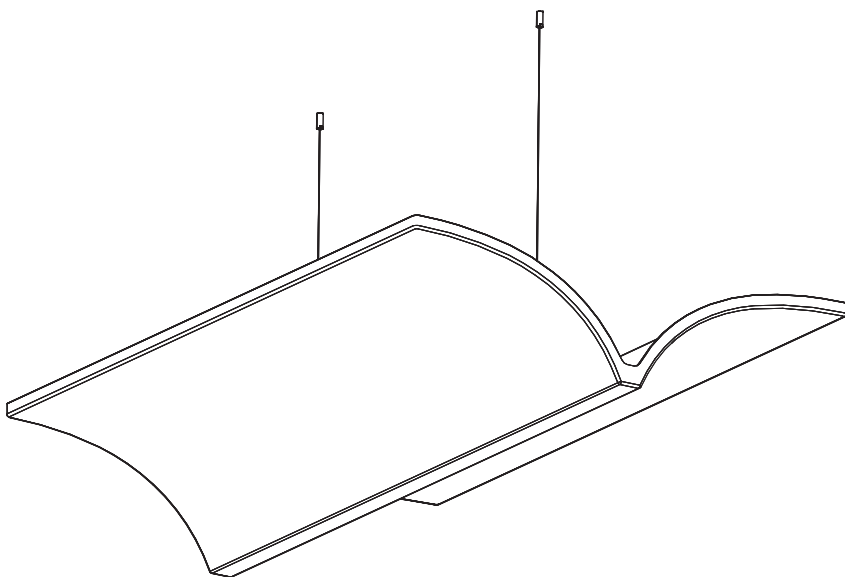

BuzziVault

INSTALLATION MANUAL

BuzziVault Ceiling Suspended

2 PERS. 

Excluded

Included

BuzziVault Ceiling Suspended

2 PERS.

Optional Deco Spine

8x

M10

1

4x

2

3

75 cm
29.53"