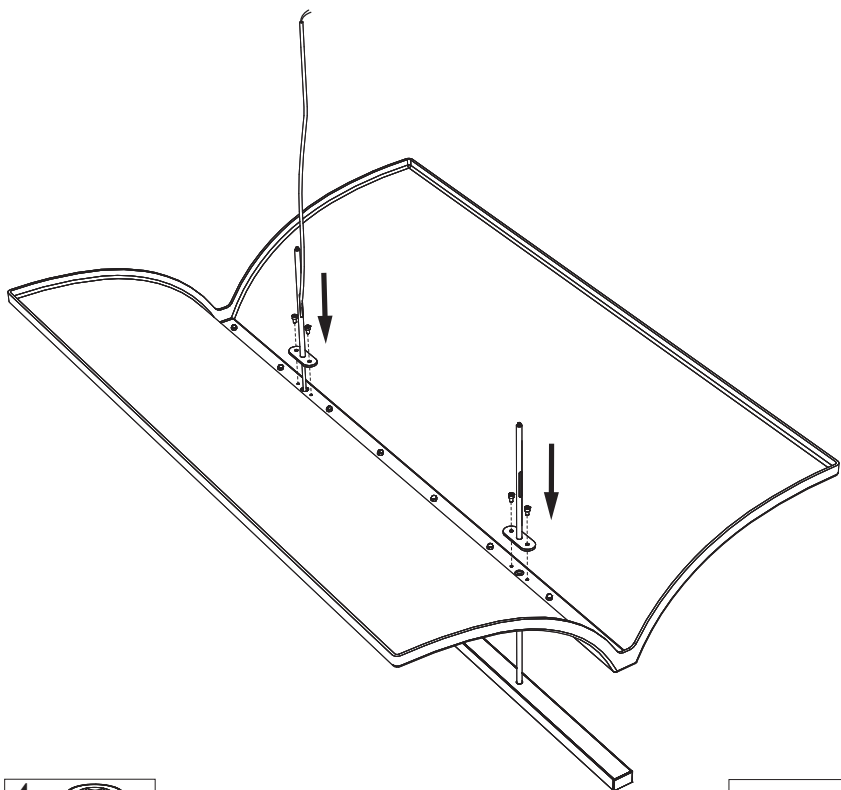

BuzziVault Light

2 PERS. 

Excluded

Included

BuzziVault Light

2 PERS. 

3

4

8x

5

6

7

8

9

75 cm
29.53"

10