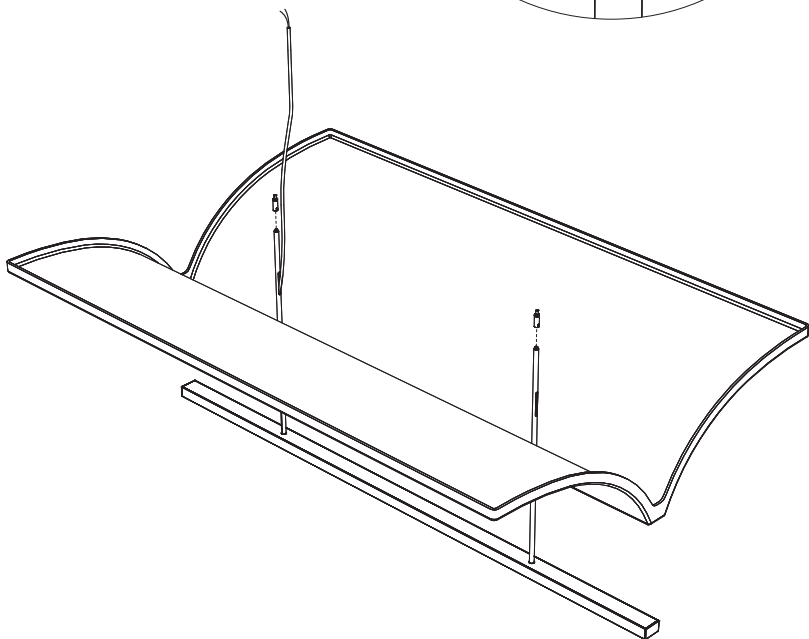

BuzziVault Light

2 PERS. 

Excluded

Included

BuzziVault Light

2 PERS. 

3

4

8x

5

6

7

8

9

75 cm
29.53"

10