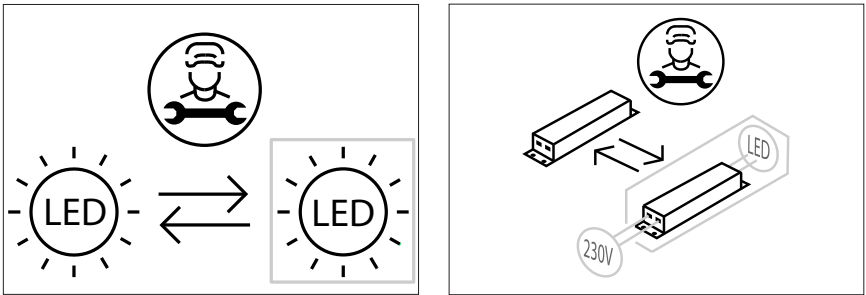

BuzziVault Light

INSTALLATION MANUAL

220-240V

Technical info

Environmental Protection

Waste electrical products should not be disposed of with household waste. Please recycle where facilities exist. Check with your Local Authority or retailer for recycling advice.

⚠ The light source contained in this luminaire shall only be replaced by the manufacturer or his service agent or a similar qualified person.

⚠ The control terminals of LED driver need to use SELV control signal.