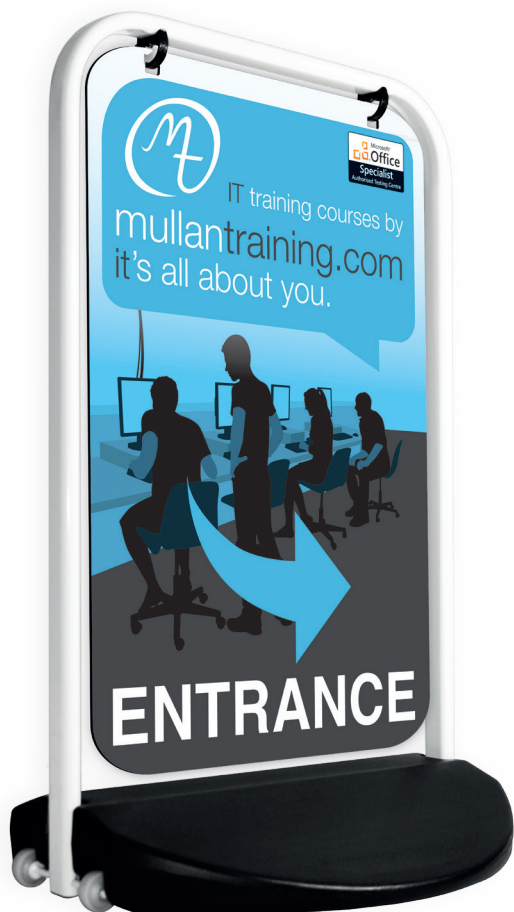

# Swinger 3000

A larger Swinger with wheels.

- Gloss white aluminium panel (588 x 917 x 0.9mm) – ideal for direct to surface print or vinyl graphics.
- Alternative top opening polycarbonate double sided 20" x 30" poster pocket with magnetic seals.
- Poster pocket designed with header area for permanent branding – ideal for either direct to surface print or vinyl graphics.
- Flat sided oval steel tube frame (50 x 25mm) – available in black or white from stock.
- Frames available in any RAL colour (minimum order quantity 25).
- Patented D-Flex panel hangers make panel fitting quick and easy.
- Black water-fillable polyethylene base for optimum stability, also available in any RAL colour (minimum order quantity 200).
- Built-in wheels for ease of movement.
- Clip-on Tactical Headers also available, giving extra promotional space at minimal cost.

Easy access top-opening poster pocket.

Effortless no tools assembly.

Fully Recyclable

Display Type	Display Area (mm)	O/A Dimensions (w x h x d mm)	Weight (kg) Empty/Full	Frame Colour	Poster Pocket Colour	Order Code
Aluminium Panel	588 x 917	688 x 1109 x 600	12/31	White	-	H3000BWWA
				Black	-	H3000BBWA
Poster Pocket	488 x 742 (20" x 30")	688 x 1109 x 600	12/31	White	White	SW3KPSTW
				Black	Black	SW3KPSTB

Poster Option

**Outdoor (Indoor)**  
Free-Standing/Floor Mounted