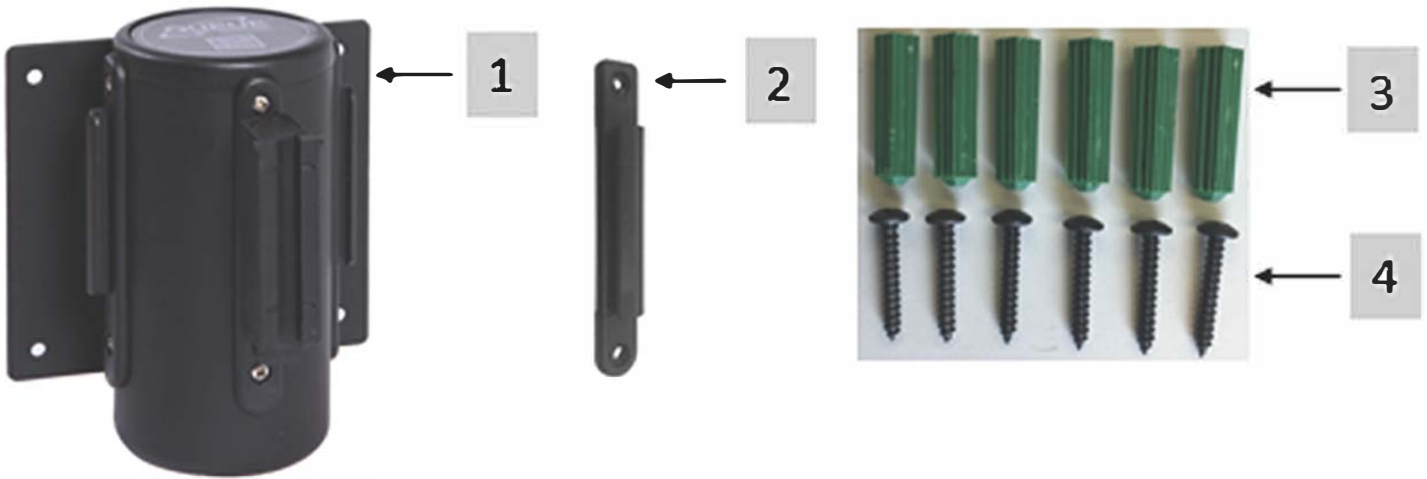

WallMaster

Assembly Instructions

CONTENTS		
Ref	Qty	Description
1	2	Wall Mount Barrier
2	1	Receiver Clip
3	6	Wall Anchors
4	6	Screws

**INSERT BELT END
(LOCKS AUTOMATICALLY)**

BELT LOCK RELEASE