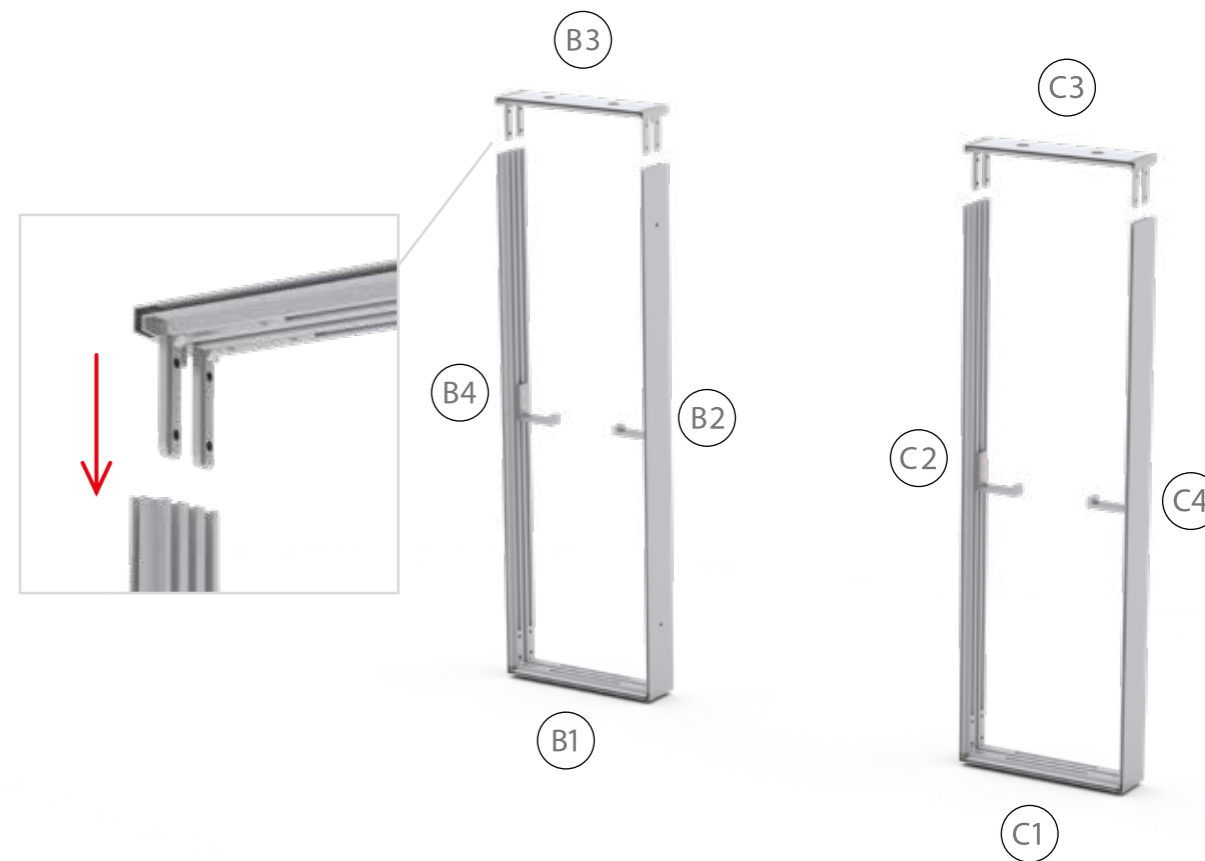

# AUFBAUANLEITUNG SETUP INSTRUCTION

The background features a dynamic, abstract composition of flowing, multi-colored lines in shades of blue, purple, yellow, and red, set against a solid black background. A thin red rectangular frame is superimposed over the central part of the image, partially enclosing the colorful flow.

**COUNTER**

3.

4.

5.

6.

7.

8.

TÜRE / DOOR  
S. 50 / P. 50

9.

10.

11.

12.

13.

2 x 100 x 100cm

SYSTEMVERBINDER / SYSTEM CONNECTOR

1.