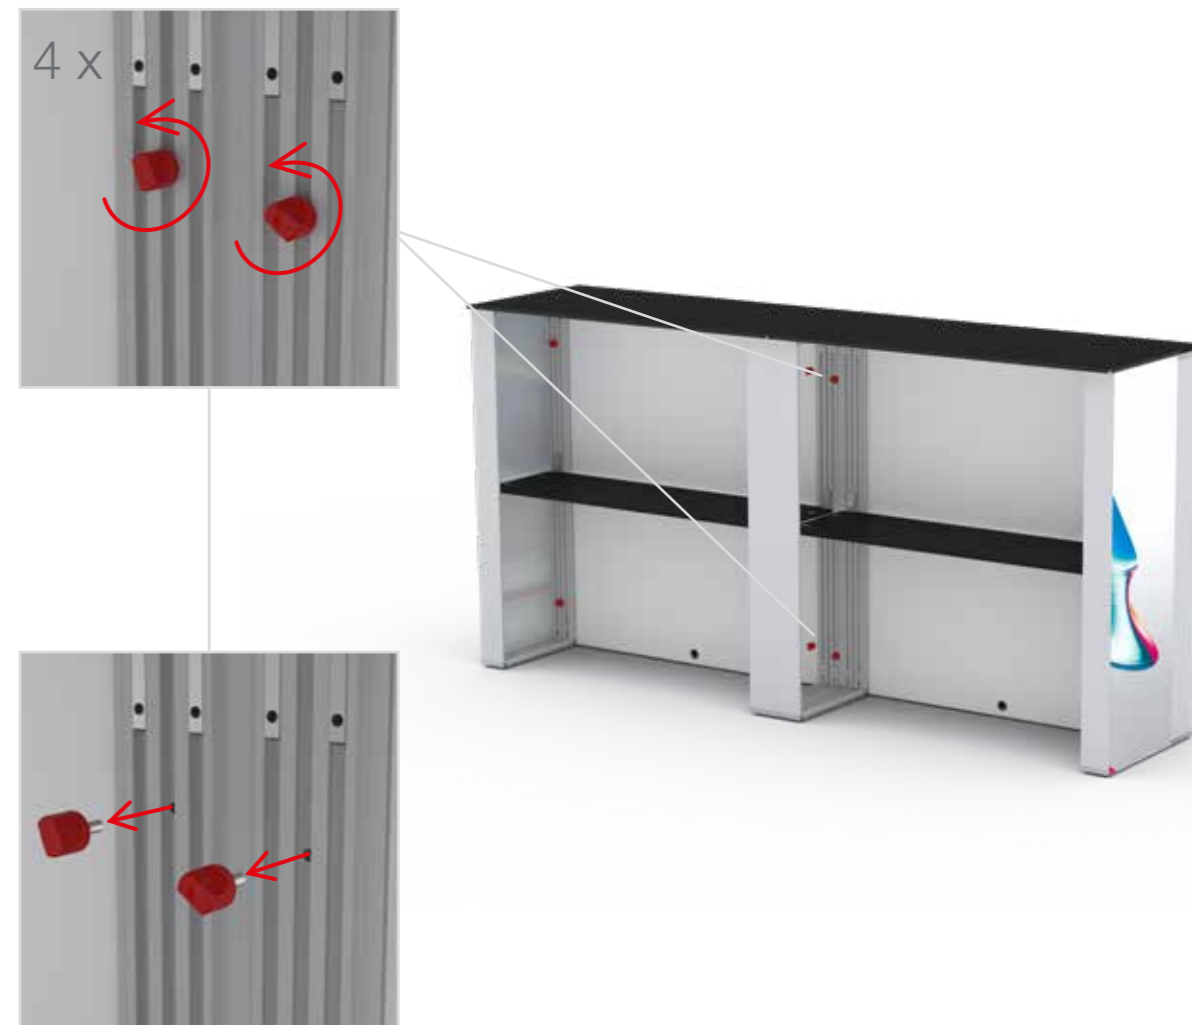

2 x 100 x 100cm

SYSTEMVERBINDER / SYSTEM CONNECTOR

1.

2.