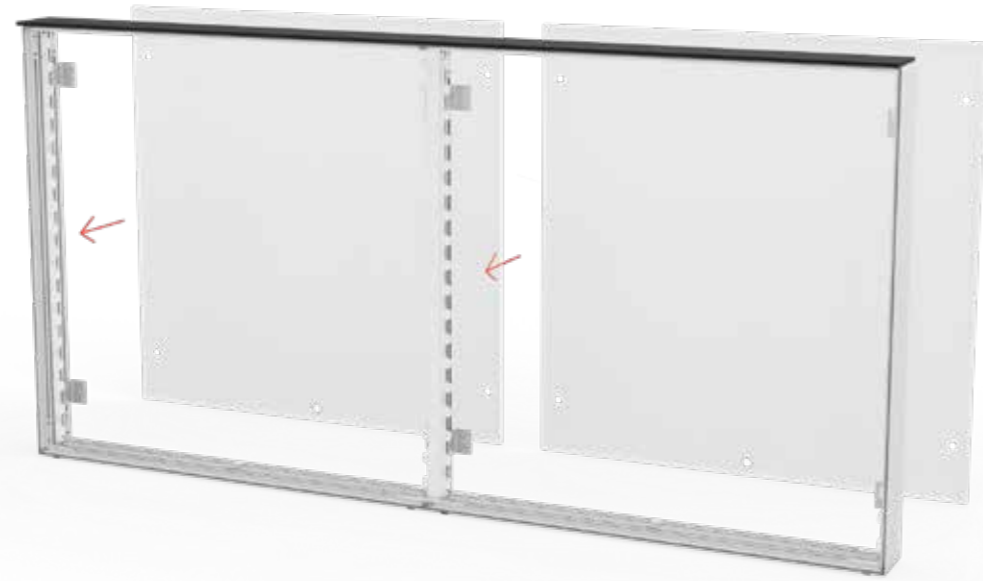

# AUFBAUANLEITUNG SETUP INSTRUCTION

The background features a dynamic, abstract composition of flowing, multi-colored lines in shades of blue, purple, yellow, and red, set against a solid black background. A thin red rectangular frame is superimposed over the central part of the image, partially enclosing the colorful flow.

LUP-c-ext-corner-01

x2

LUP-c-ext-corner-02

5.

6.

LUP-c-one-ext

AUFBAUANLEITUNG / SETUP INSTRUCTION

7.