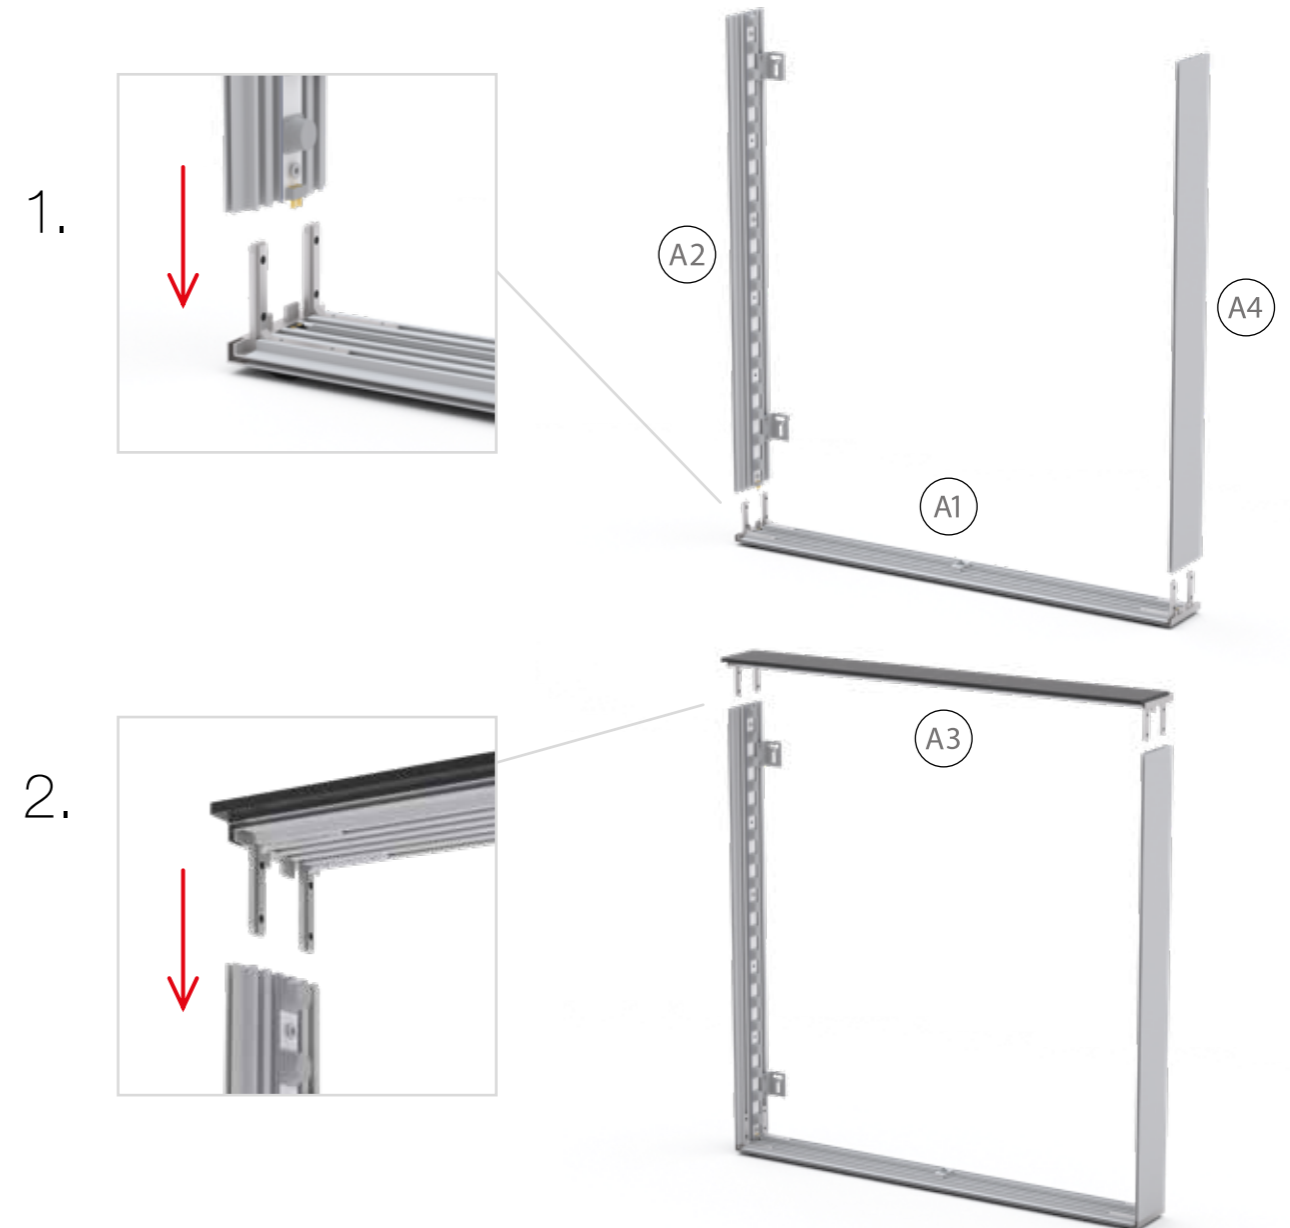

# AUFBAUANLEITUNG SETUP INSTRUCTION

The background features a dynamic, abstract composition of flowing, multi-colored lines in shades of blue, purple, yellow, and red, set against a solid black background. A thin red rectangular frame is superimposed over the central part of the image, partially enclosing the colorful flow.

**COUNTER**

3.

4.

5.

6.

7.

8.

TÜRE / DOOR  
S. 50 / P. 50

9.

10.

11.

12.

13.

2 x 100 x 100cm

SYSTEMVERBINDER / SYSTEM CONNECTOR

1.