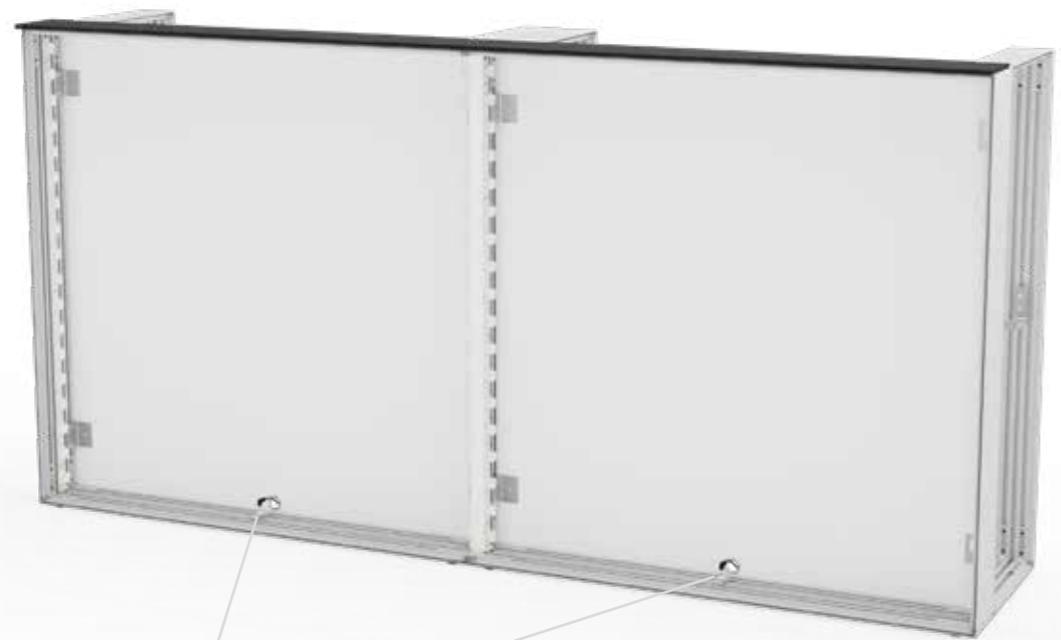

# AUFBAUANLEITUNG SETUP INSTRUCTION

The background features a dynamic, abstract composition of flowing, multi-colored lines in shades of blue, purple, yellow, and red, set against a solid black background. A thin red rectangular frame is superimposed over the central part of the image, partially enclosing the colorful flow.

8.

9.

10.

11.

12.

13.

14.

15.