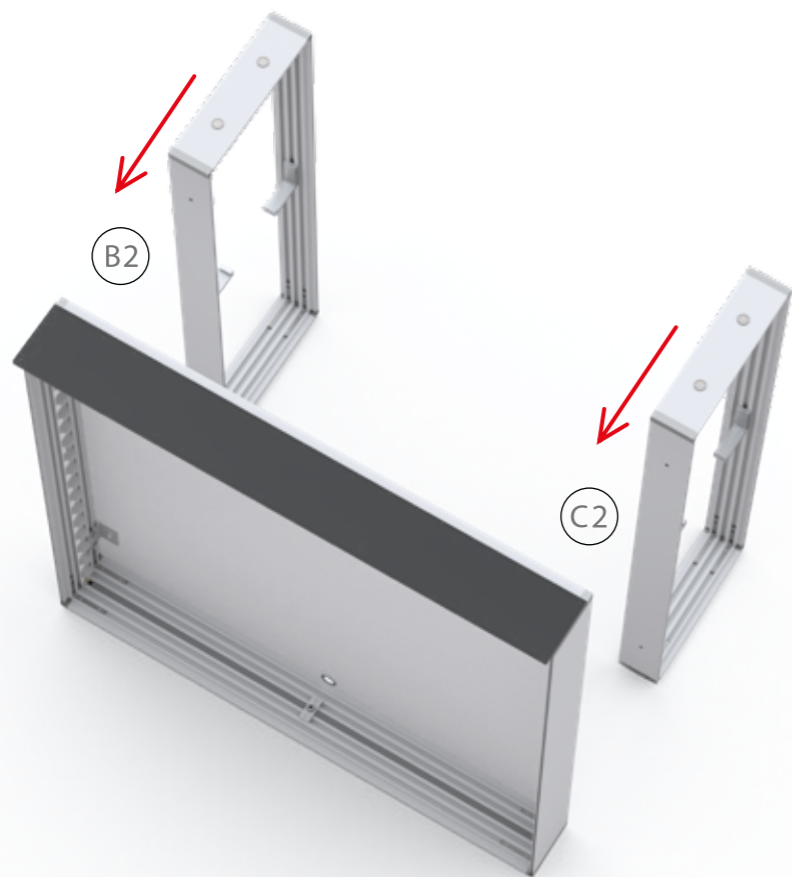

# AUFBAUANLEITUNG SETUP INSTRUCTION

The background features a dynamic, abstract composition of flowing, multi-colored lines in shades of blue, purple, yellow, and red, set against a solid black background. A thin red rectangular frame is superimposed over the central part of the image, partially enclosing the colorful flow.

**COUNTER**

3.

4.

5.

6.

7.

8.

TÜRE / DOOR  
S. 50 / P. 50

9.

10.

11.

12.

13.

2 x 100 x 100cm

SYSTEMVERBINDER / SYSTEM CONNECTOR

1.