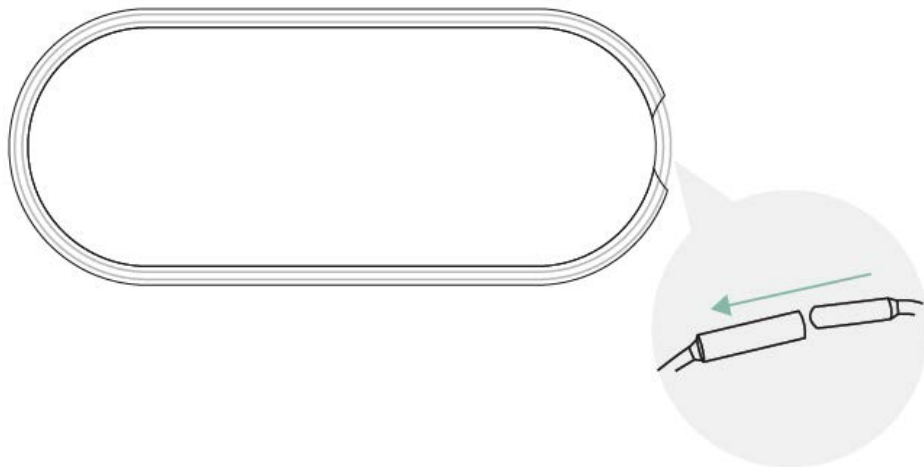

OVAL POP OUT BANNERS

Instant banner pop-ups for high visual impact

EASY TO SETUP. HARD TO IGNORE.

Sizes Available

SMALL 1400 x 700mm

MEDIUM 1700 x 850mm

LARGE 2000 x 1000mm

Suitable Media

215gsm Display Polyester

What's Included

- Printed oval pop out banner
- Circular carry bag
- Ground pegs
- Sprung steel frame

ASSEMBLY INSTRUCTIONS

Remove all products from packaging.

1

Feed the flexible pole through your graphic and secure in place.

2

Secure the velcro straps.

EASY TO SETUP. HARD TO IGNORE.

ASSEMBLY INSTRUCTIONS CONTINUED

3

To pack away, twist the frame to create a number 8 shape, then fold in half into a circle and place it into the carry case.