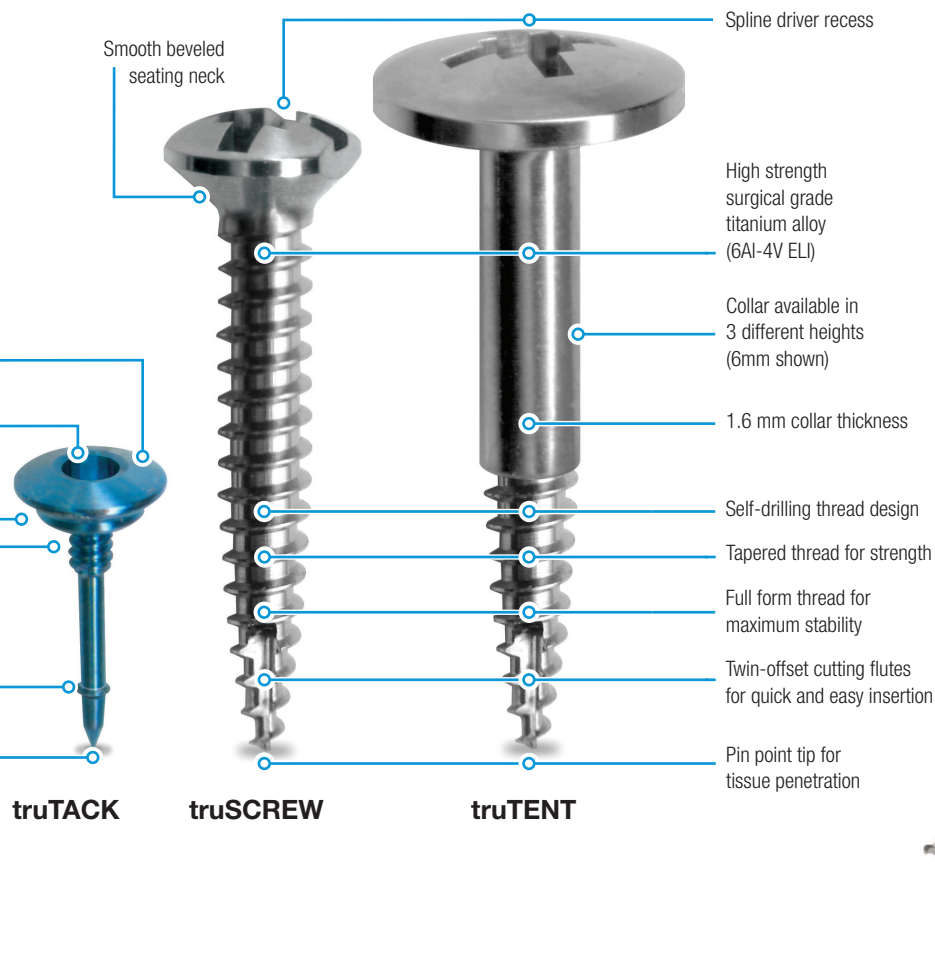

truFIX KIT AND COMPONENTS

			Regular	Member	Premier	Premier+
45418015	truFIX Complete Fixation System	1 kit	$1,326.79	$1,326.79	$1,194.11	$1,194.11

System Includes:

45419001	A truFIX Driver Handle	each	$372.29	$372.29	$335.06	$335.06
45417001	B truTACK Driver Tip (comes with Tip Cover)	each	$113.29	$113.29	$101.96	$101.96
45415001	C truSCREW Driver Tip	each	$88.29	$88.29	$79.46	$79.46
45417901	D truSCREW Driver Removal Sleeve	each	$91.79	$91.79	$82.61	$82.61
45415201	E truSCREW Driver Tip, Contra-Angle	each	$100.29	$100.29	$90.26	$90.26
45440203	F 2-Step Countersink Bur, Ø 0.8 and 1.6mm, Contra-Angle	each	$72.99	$72.99	$65.69	$65.69
45440202	G Ø 1.1mm Pilot Twist Drill, Contra-Angle, 29.8mm Length	each	$84.79	$84.79	$76.31	$76.31
502700045	H Ø 0.45mm Pilot Bur, Contra-Angle, 27mm Length	each	$55.79	$55.79	$50.21	$50.21
20157702	I Hand Driver, 0.88mm External Hex	each	$87.49	$87.49	$78.74	$78.74
45450201	J truSCREW Packaging Removal Tool	each	$55.79	$55.79	$50.21	$50.21
45418501	truFIX Tray	each	$435.49	$435.49	$391.94	$391.94

truFIX Small Driver Handle (sold separately)

This smaller, thinner, and lighter handle is often preferred by surgeons with smaller hands.

45419501	K Small Driver Handle, 89mm (3.5") long	each	$148.49	$148.49	$133.64	$133.64