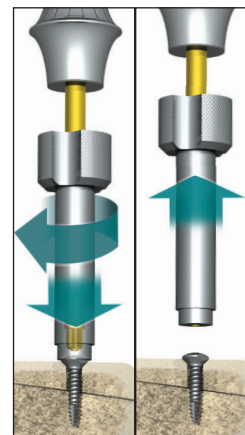

The truTACK makes the stabilization of membranes quick and trouble-free. ACE's unique tack incorporates a hexagon on its head and threads on its shaft, allowing for easy removal. The truTACK is placed like a tack and removed like a screw, a feature that you will not find in any other system.

The truTENT is a refinement of the truSCREW. Its raised collar and wider head is designed to support a titanium mesh during augmentation procedures.

- True centered locking connection
- True axial alignment with pickup each time
- truSCREW self-drilling screw developed for easy insertion with maximum fixation
- truSCREW removal sleeve for disengaging the screw from the driver without damaging screw head
- truTACK hexagon driver head and barbed tip to pierce without drilling for simple tack insertion and easy screw-like removal

High strength surgical grade titanium alloy (6Al-4V ELI)

Hex head driver

Smooth beveled seating neck

Thread for easier removal

Anchor collar to grab and secure tack in place

Barbed tip to pierce without pre-drilling

The driver's true-centered locking connection holds the truSCREW securely.

The removal sleeve disengages the driver from the screw without compromising the screw or the stability of the graft.

**D** truSCREW Driver Tip **C** and truSCREW Driver Removal Sleeve **D** are shown together as they come in the kit. Replacements are sold individually.