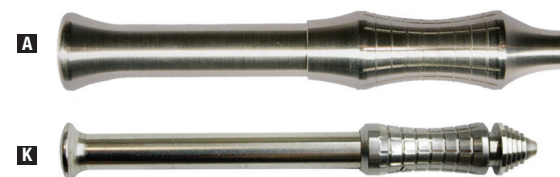

The truSCREW, with its aggressive cutting flutes, is the ideal bone screw for the fixation of small bone within the oral and maxillofacial environment. These cutting flutes (in most instances) eliminate the need for any pre-drilling. The design of the screw ensures an effortless insertion into all types of bone.

The truTENT is a refinement of the truSCREW. Its raised collar and wider head is designed to support a titanium mesh during augmentation procedures.

- True centered locking connection
- True axial alignment with pickup each time
- truSCREW self-drilling screw developed for easy insertion with maximum fixation
- truSCREW removal sleeve for disengaging the screw from the driver without damaging screw head
- truTACK hexagon driver head and barbed tip to pierce without drilling for simple tack insertion and easy screw-like removal

High strength surgical grade titanium alloy (6Al-4V ELI)

Hex head driver

Smooth beveled seating neck

Thread for easier removal

Anchor collar to grab and secure tack in place

Barbed tip to pierce without pre-drilling

The driver's true-centered locking connection holds the truSCREW securely.

The removal sleeve disengages the driver from the screw without compromising the screw or the stability of the graft.

**D** truSCREW Driver Tip **C** and truSCREW Driver Removal Sleeve **D** are shown together as they come in the kit. Replacements are sold individually.