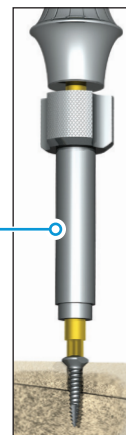

The truTACK makes the stabilization of membranes quick and trouble-free. ACE's unique tack incorporates a hexagon on its head and threads on its shaft, allowing for easy removal. The truTACK is placed like a tack and removed like a screw, a feature that you will not find in any other system.

The truTENT is a refinement of the truSCREW. Its raised collar and wider head is designed to support a titanium mesh during augmentation procedures.

- True centered locking connection
- True axial alignment with pickup each time
- truSCREW self-drilling screw developed for easy insertion with maximum fixation
- truSCREW removal sleeve for disengaging the screw from the driver without damaging screw head
- truTACK hexagon driver head and barbed tip to pierce without drilling for simple tack insertion and easy screw-like removal

High strength surgical grade titanium alloy (6Al-4V ELI)

Hex head driver

Smooth beveled seating neck

Thread for easier removal

Anchor collar to grab and secure tack in place

Barbed tip to pierce without pre-drilling

The driver's true-centered locking connection holds the truSCREW securely.

The removal sleeve disengages the driver from the screw without compromising the screw or the stability of the graft.

**D** truSCREW Driver Tip **C** and truSCREW Driver Removal Sleeve **D** are shown together as they come in the kit. Replacements are sold individually.