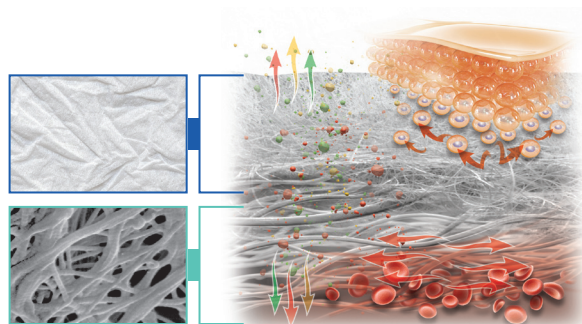

HIGH PERFORMANCE FOR IMPROVED HEALING

Provides Strength and Permeability

collagen membrane

- Natural Collagen Structure Easily Conforms to Defect
- Dual Hydrophilic Surfaces to Support Osteogenesis
- Resists Tearing During Shaping and Tacking

perFORM COLLAGEN MEMBRANE

Activate regeneration! perFORM Collagen Membranes have dual permeable layers. The layers contain highly purified collagen fibers that act to support new bone growth. On the outer layer, densely packed collagen bundles prevent ingrowth of epithelial cells into the repair site. The perFORM membrane is fully resorbable with sufficient time for osteogenesis to occur and requires no second surgery to remove.

HIGH PERFORMANCE

Strength

- Easily cut wet or dry
- May be sutured or tacked without tearing

Hydrophilic

- Permeable dual layer design allows passage of fluids
- Loosely packed collagen fibers on the rough side support new bone growth
- Densely packed fibers on the smooth side impede tissue growth into the site

Conformable

- Easily conforms to the contours of the defect

perFORM is indicated for use in:

- Augmentation around implants placed in immediate extraction sockets
- Augmentation around implants placed in delayed extraction sockets
- Filling of bone defects after root resection or removal of retained teeth
- Guided Bone Regeneration (GBR) in dehiscence defects
- Guided Tissue Regeneration (GTR) procedures in intra-bony periodontal defects