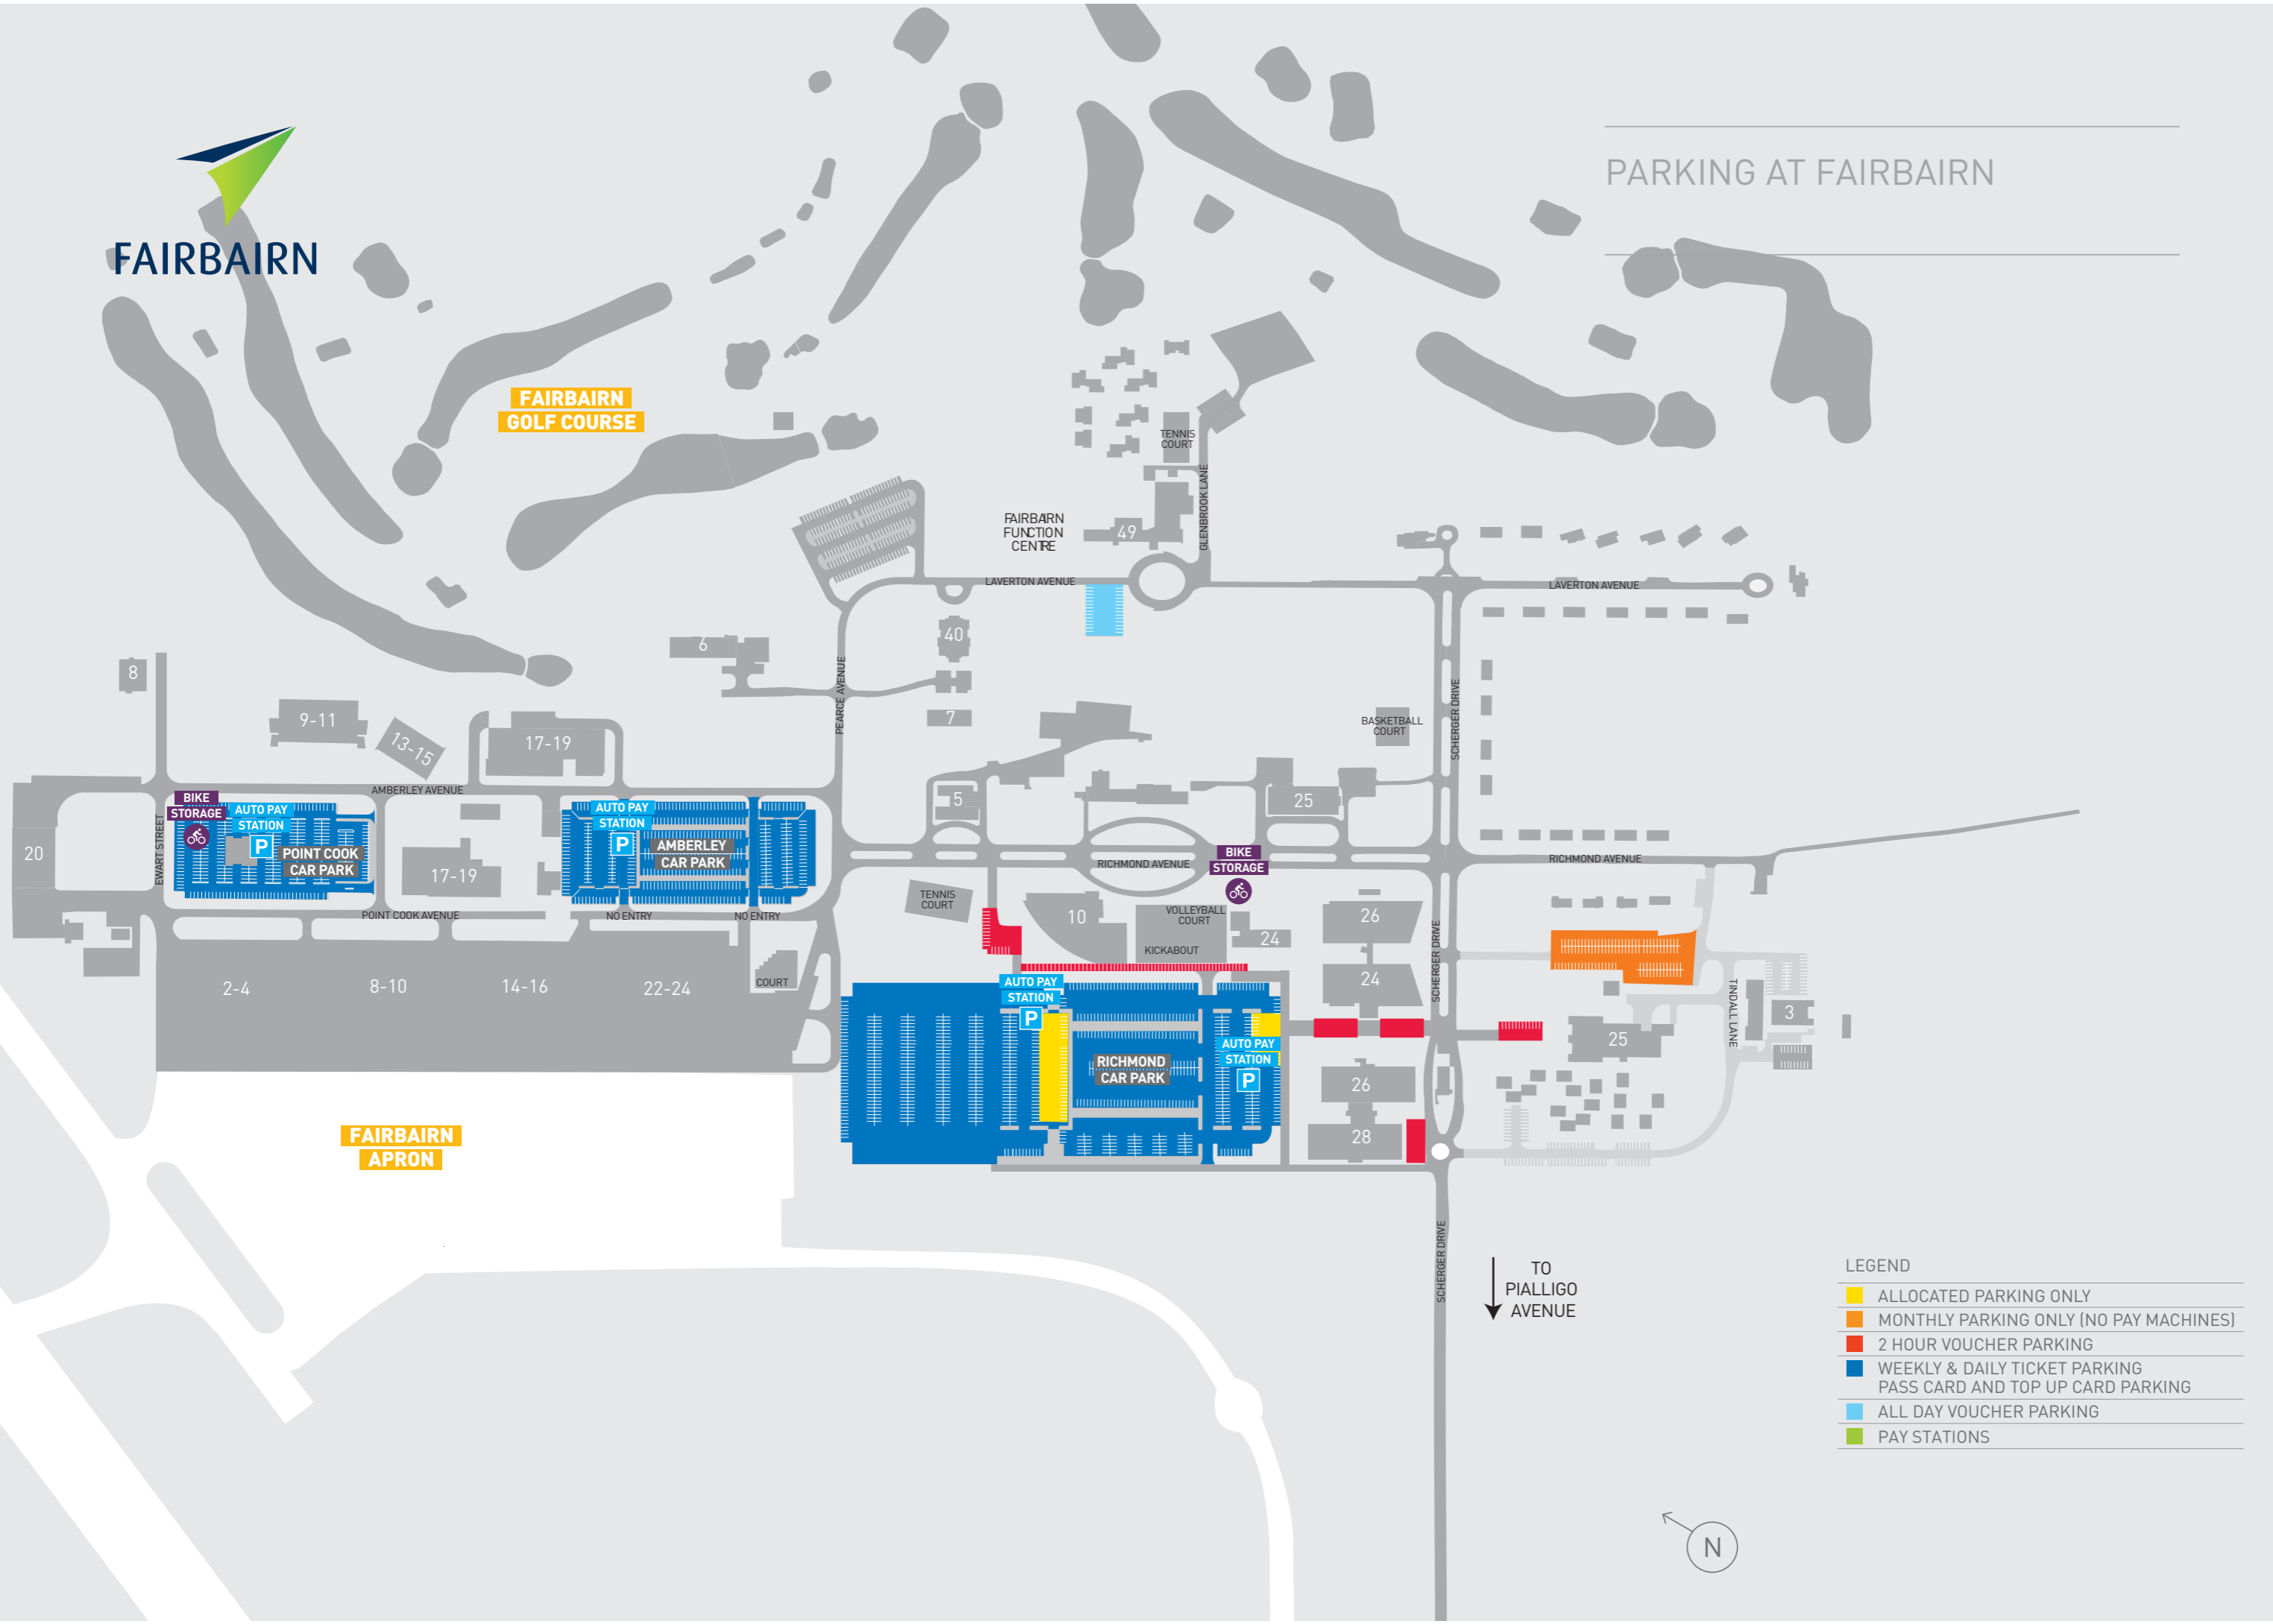

PARKING AT FAIRBAIRN

FAIRBAIRN

FAIRBAIRN GOLF COURSE

FAIRBAIRN APRON

LEGEND

■	ALLOCATED PARKING ONLY
■	MONTHLY PARKING ONLY (NO PAY MACHINES)
■	2 HOUR VOUCHER PARKING
■	WEEKLY & DAILY TICKET PARKING PASS CARD AND TOP UP CARD PARKING
■	ALL DAY VOUCHER PARKING
■	PAY STATIONS

↓ TO
PIALLIGO
AVENUE