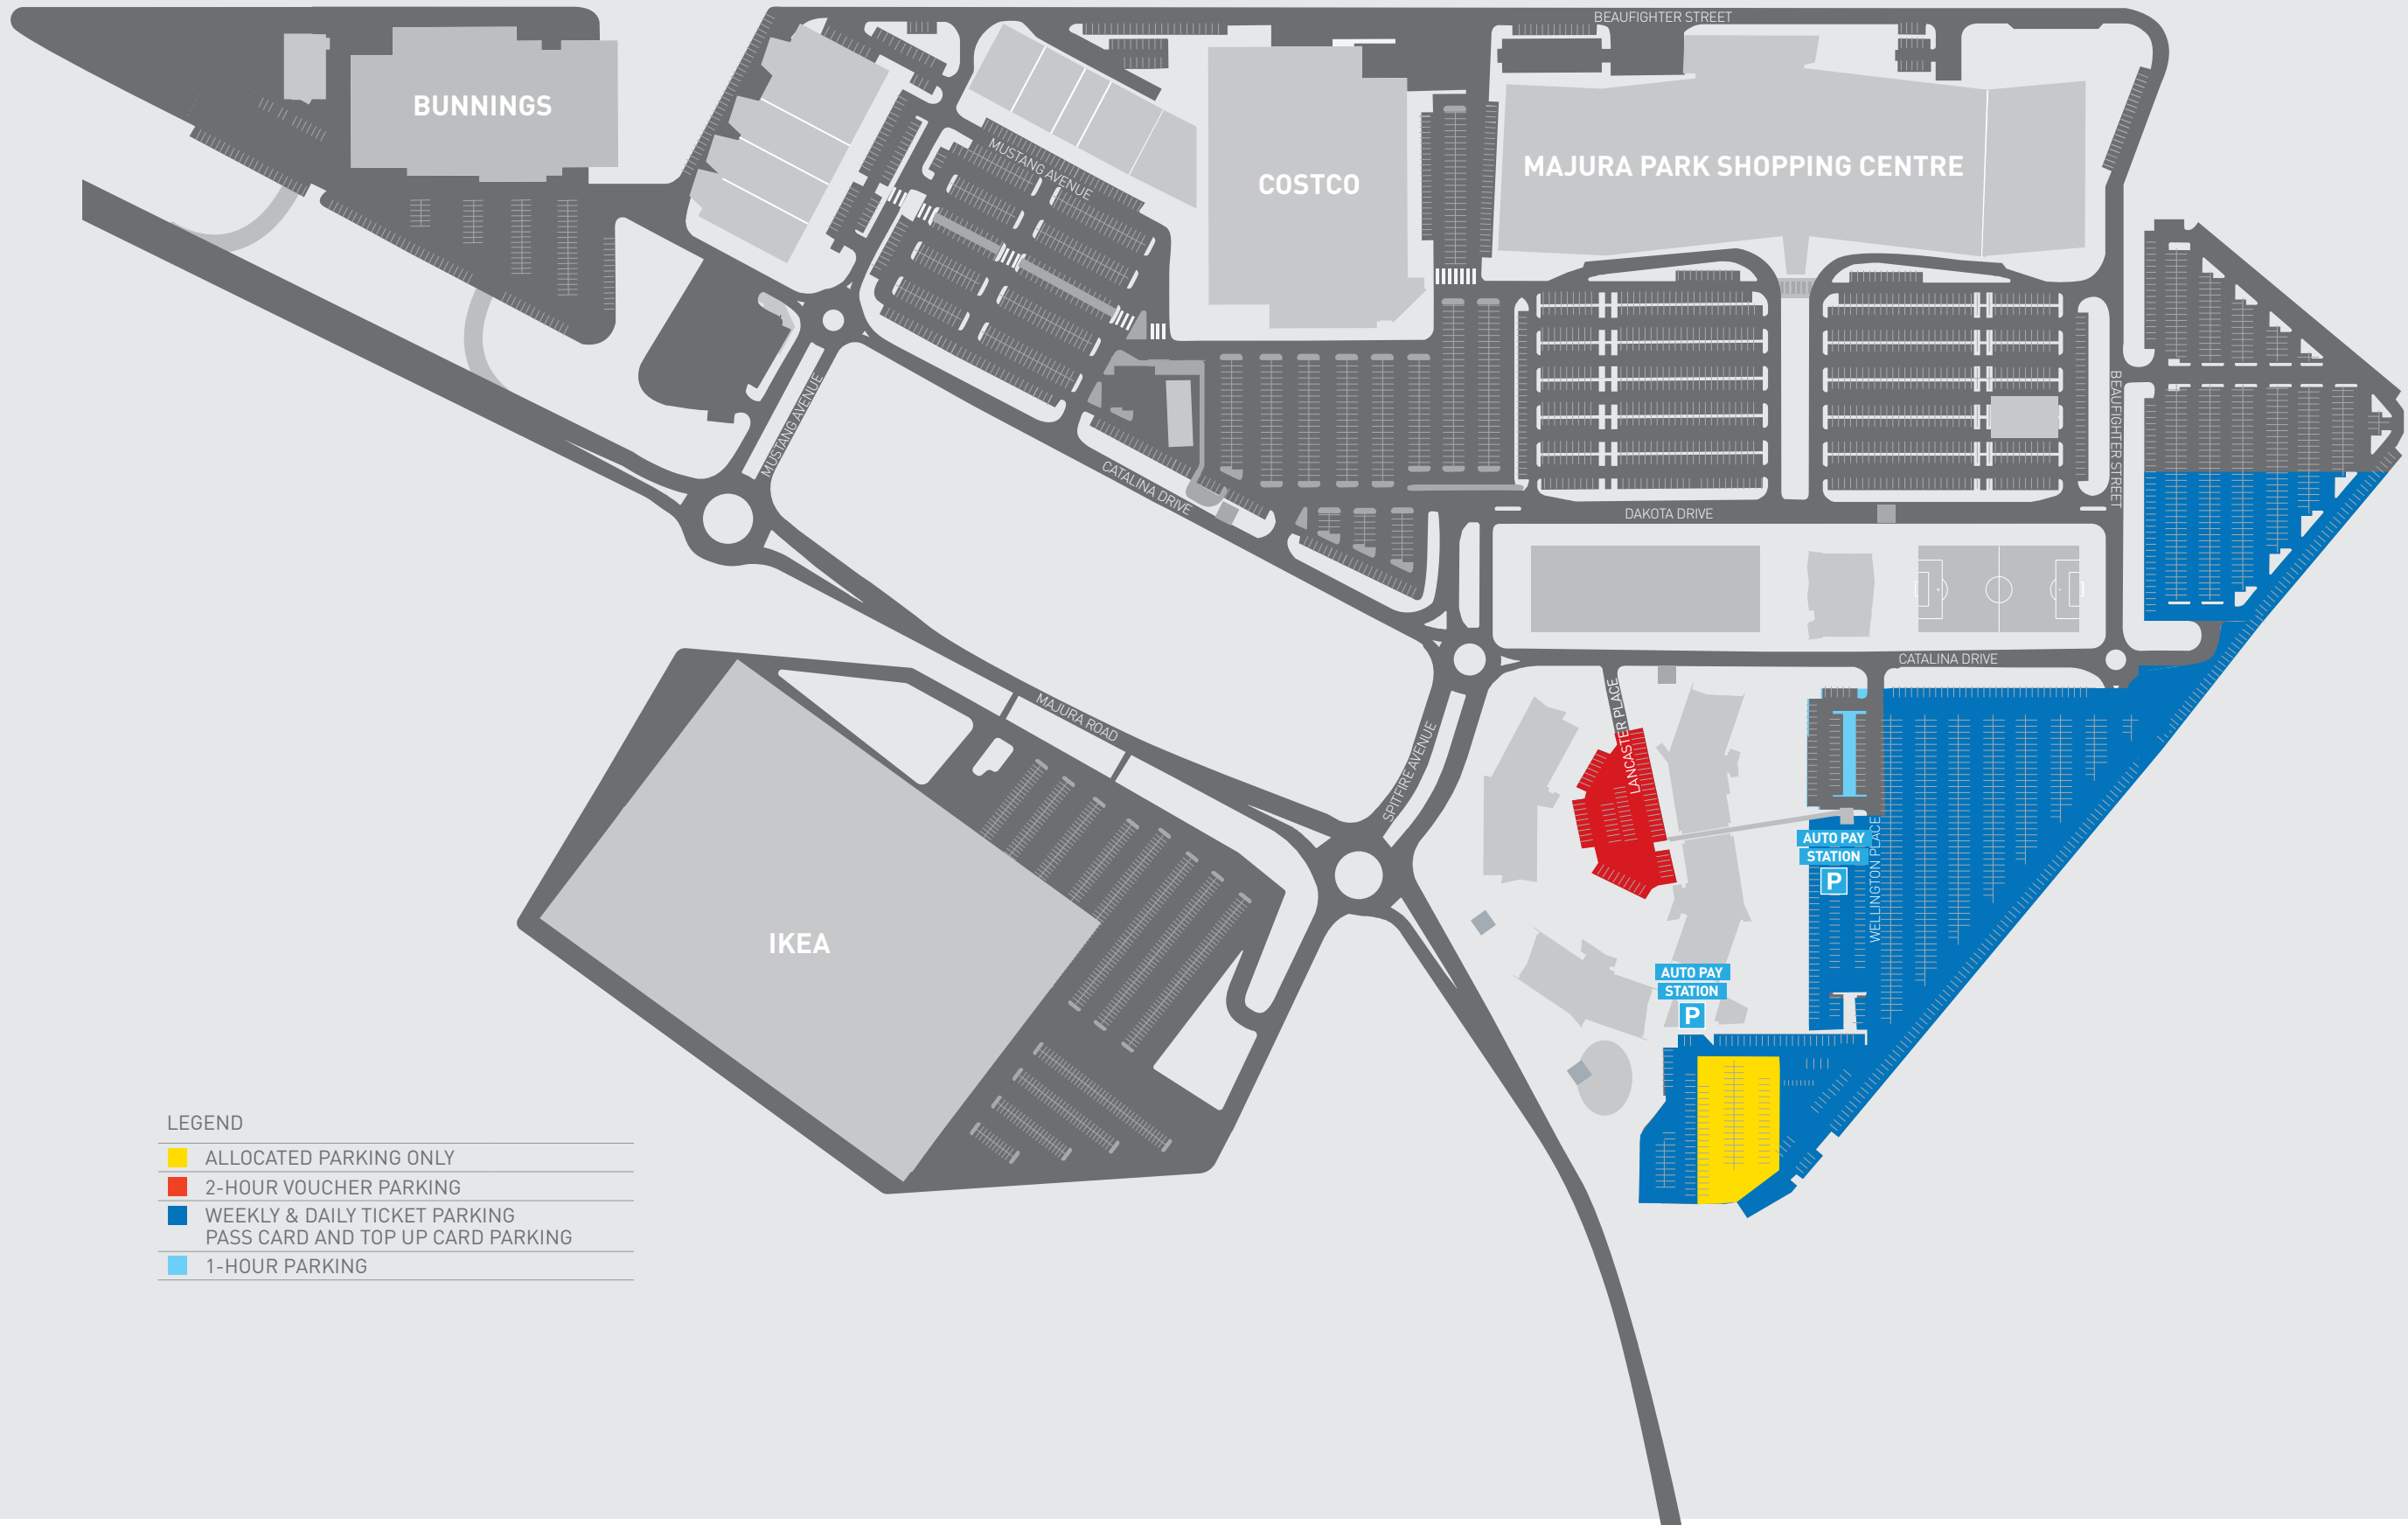

MAJURA PARK

PARKING AT MAJURA PARK

LEGEND

- ALLOCATED PARKING ONLY
- 2-HOUR VOUCHER PARKING
- WEEKLY & DAILY TICKET PARKING
PASS CARD AND TOP UP CARD PARKING
- 1-HOUR PARKING