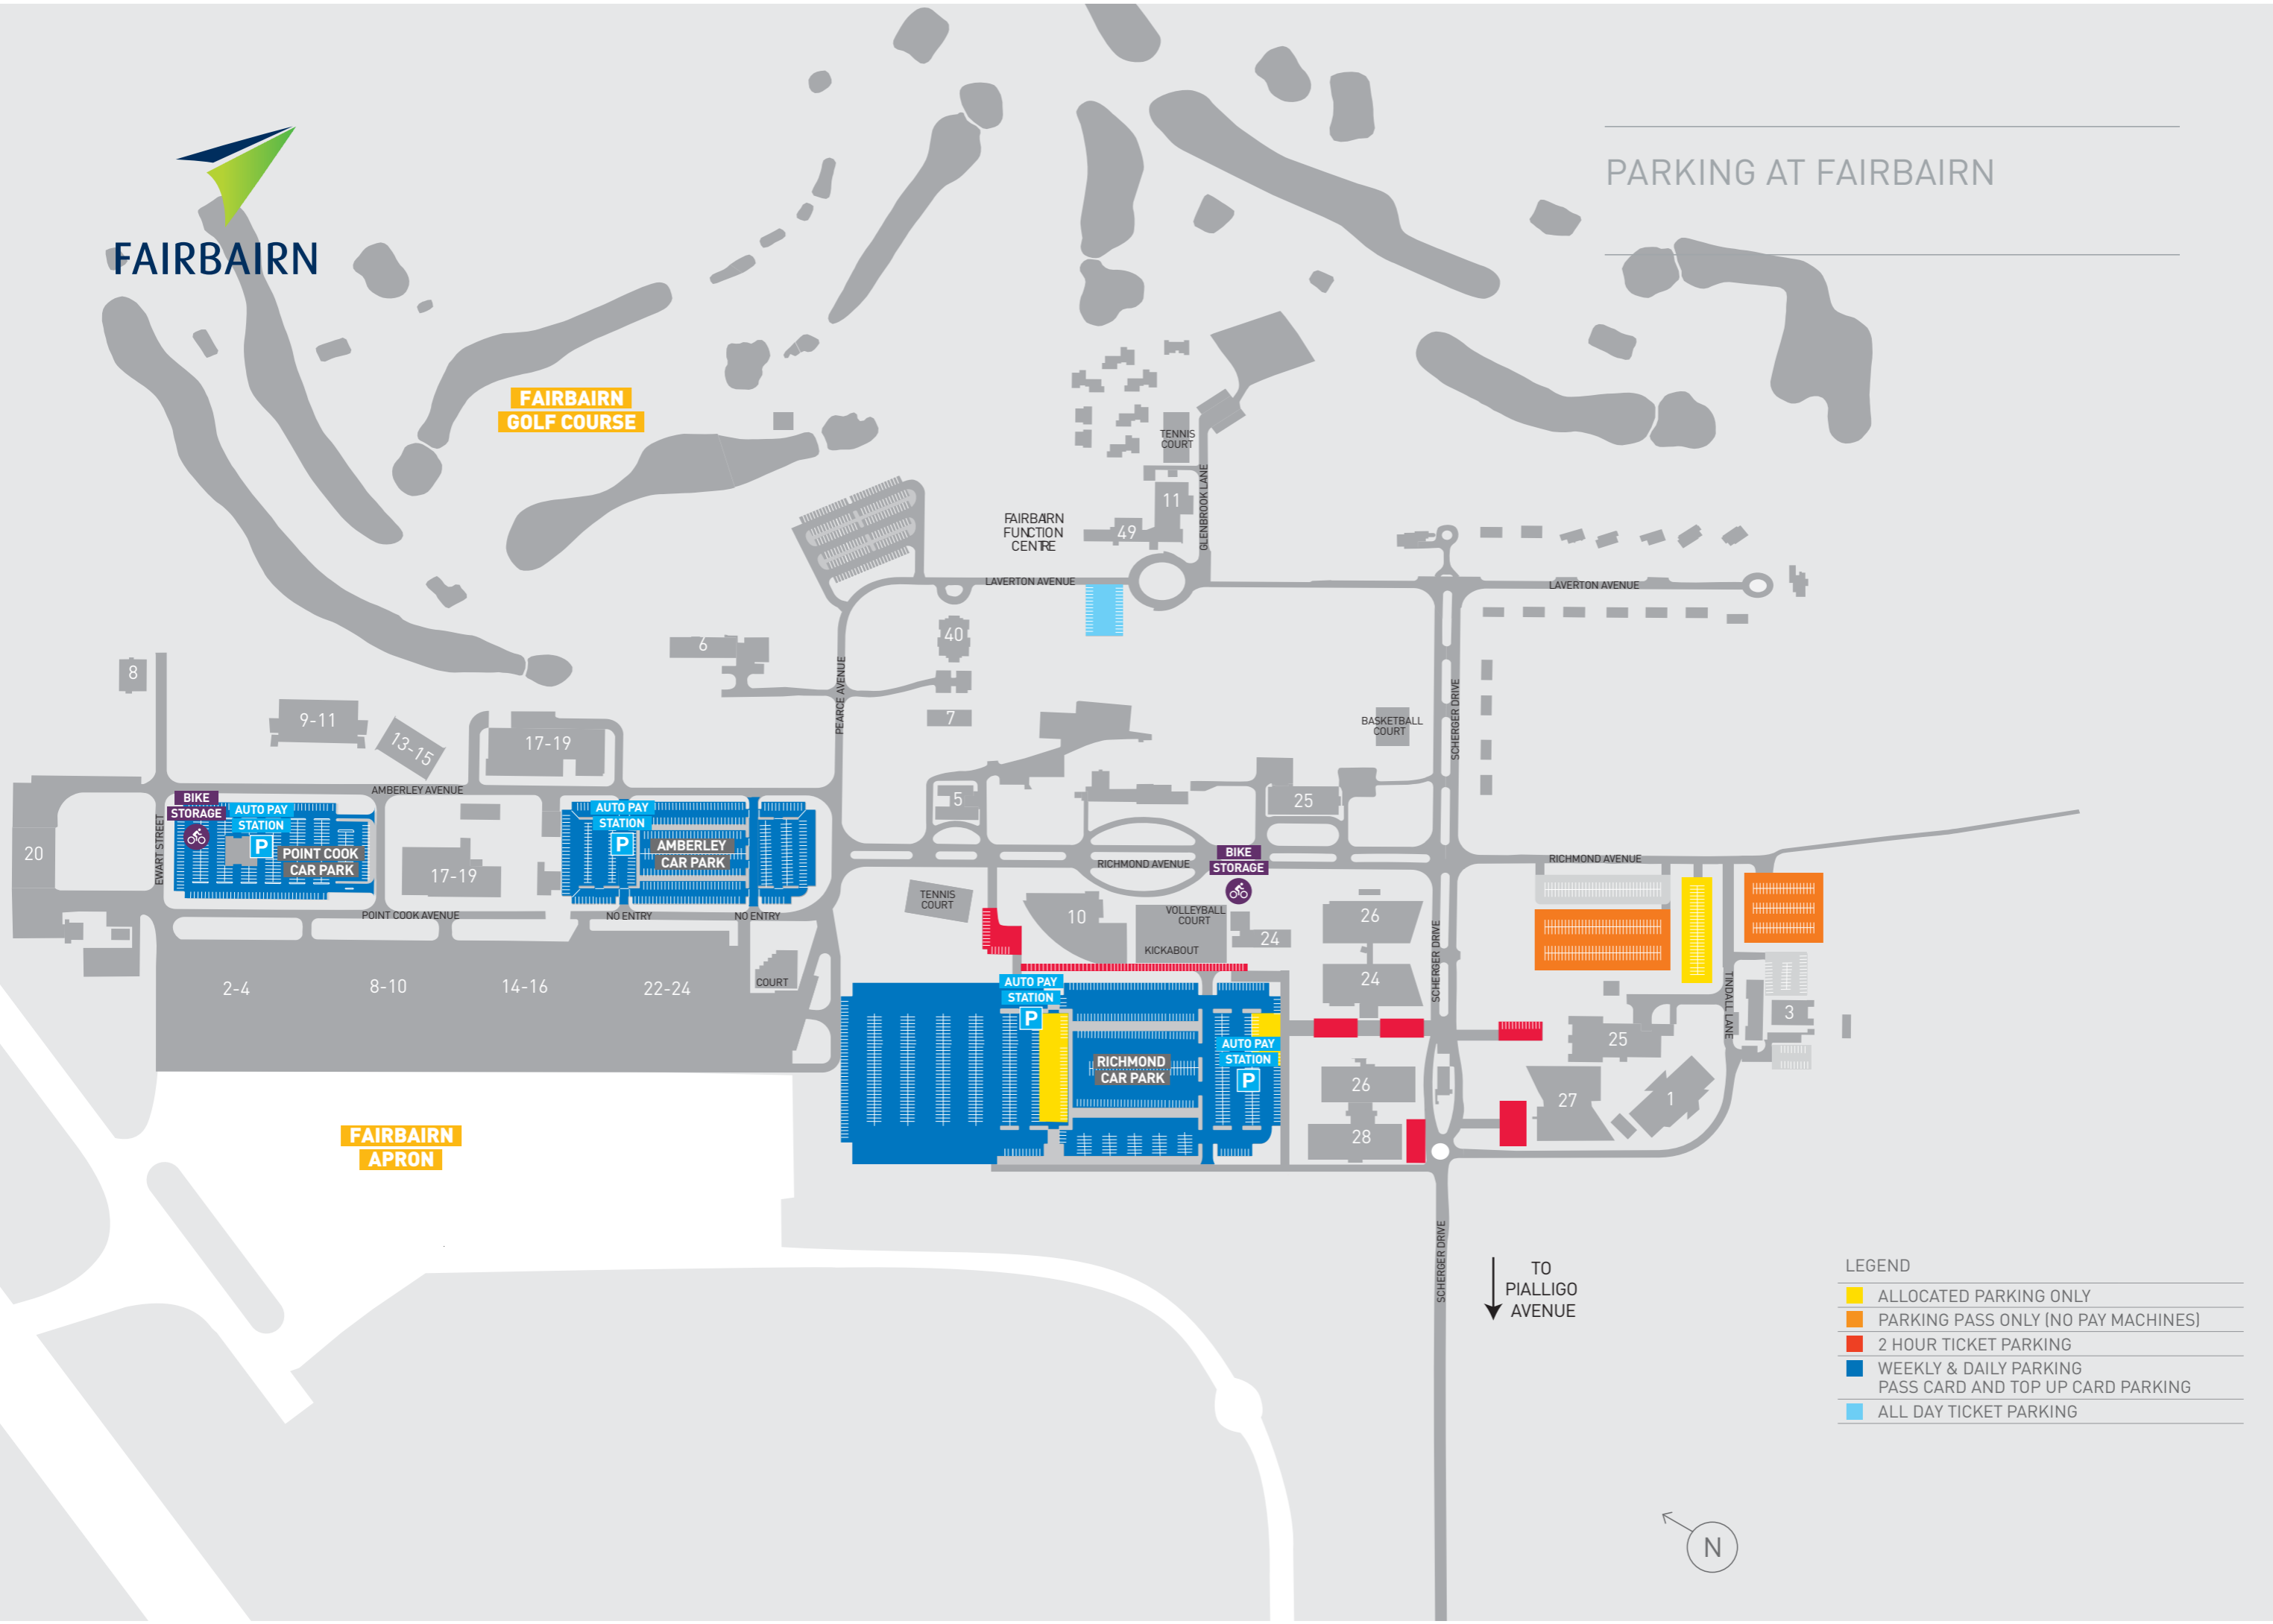

PARKING AT FAIRBAIRN

FAIRBAIRN

FAIRBAIRN GOLF COURSE

FAIRBAIRN APRON

- LEGEND**
- ALLOCATED PARKING ONLY
 - PARKING PASS ONLY (NO PAY MACHINES)
 - 2 HOUR TICKET PARKING
 - WEEKLY & DAILY PARKING
PASS CARD AND TOP UP CARD PARKING
 - ALL DAY TICKET PARKING

↓ TO
PIALLIGO
AVENUE