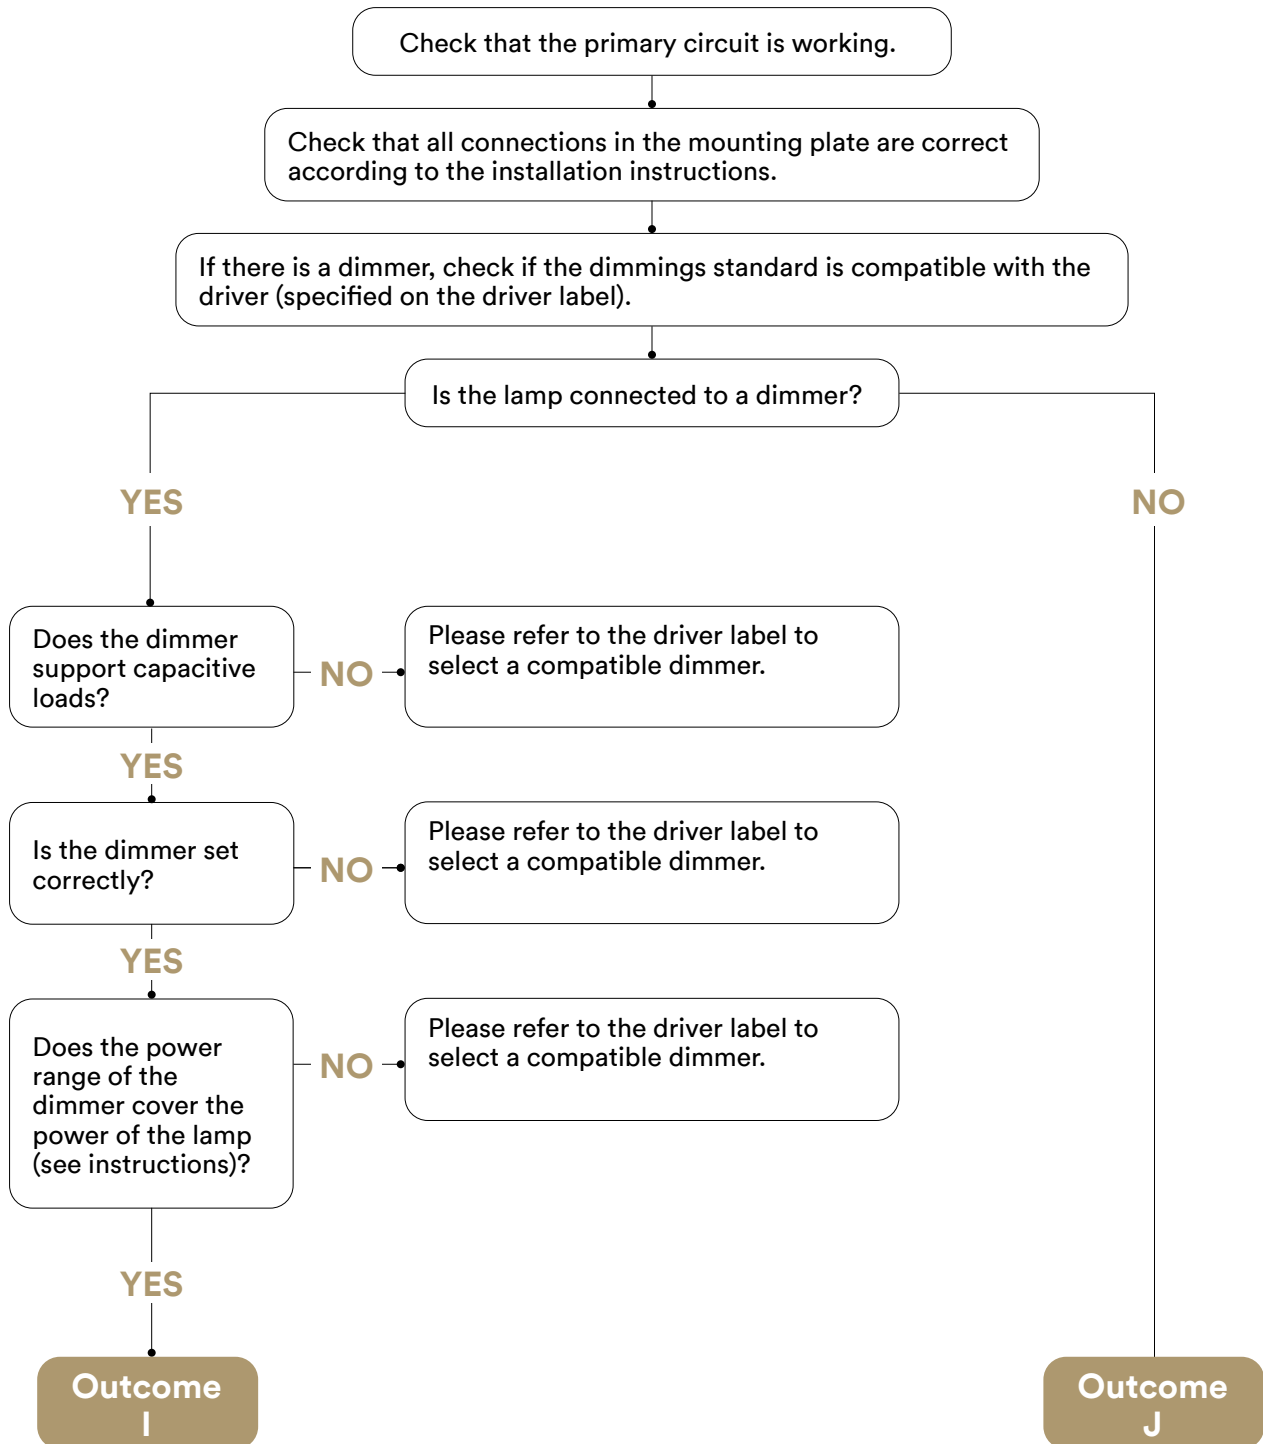

Case 3

THE LAMP FLICKERS OR EMITS NOISE

Please fill out this form for each secondary circuit that flickers or emits noise and send it to: support@giopatocoombes.com

- Outcome:
- Specify whether the lamp flickers or emits noise:
- Order number or packing list number:
- Product photos/videos
- Photos of the wiring inside the mounting plate