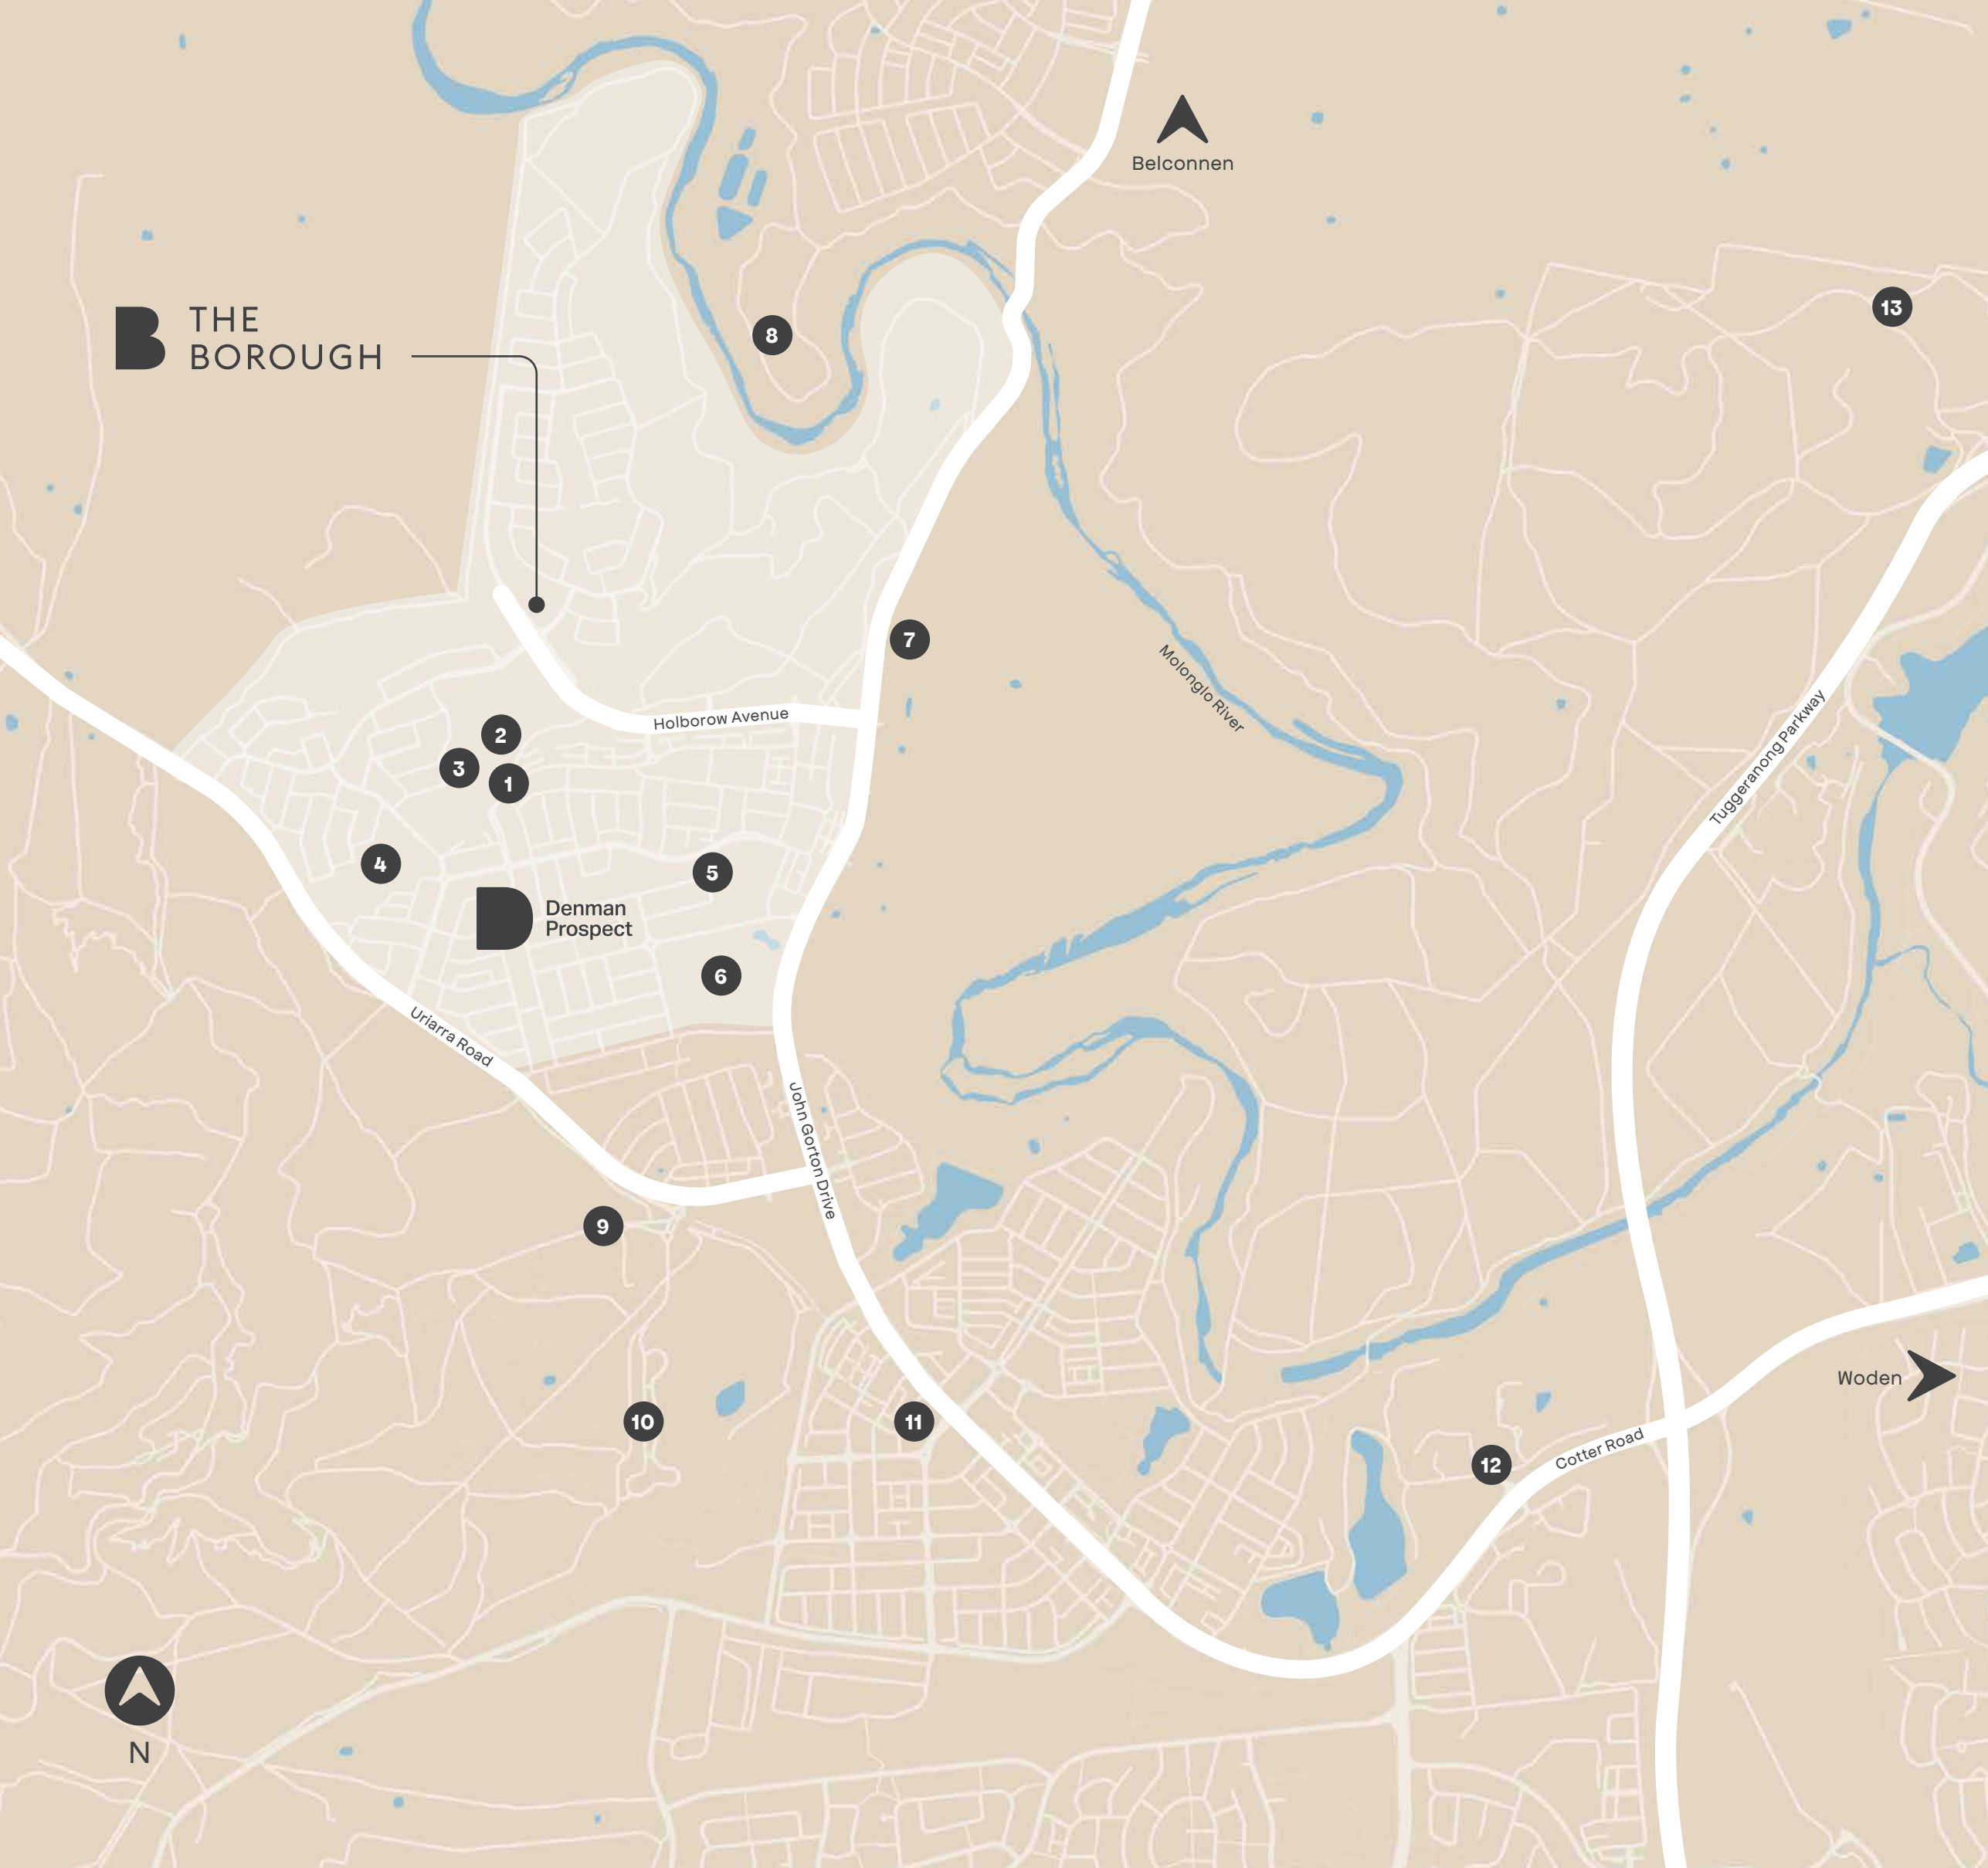

Superbly located for your serene lifestyle.

- 1 ————— **Denman Village Shops**
 Supermarket
 Licensed venue
 Cafe
 Doctor
 Chemist
 Physiotherapist
 Dentist
 Gym
- 2 ————— **Rapid Route 10**
- 3 ————— **Future School**
- 4 ————— **Cravens Crossing Park**
- 5 ————— **Ridgeline Park**
- 6 ————— **Evelyn Scott School**
- 7 ————— **Molonglo Group Centre**
 (construction commencing 2026)
- 8 ————— **Molonglo River Reserve**
- 9 ————— **Stromlo Leisure Centre**
- 10 ————— **Stromlo Forest Park**
- 11 ————— **Woolworths Metro**
- 12 ————— **Petrol Station**
- 13 ————— **National Arboretum Canberra**

- Denman Village Shops ————— 5 minute walk
- Denman Village Park ————— 5 minute walk
- Evelyn Scott School ————— 4 minute drive
- Stromlo Forest Park ————— 8 minute drive
- Stromlo Leisure Centre ————— 5 minute drive
- Coleman Court ————— 12 minute drive
- Woden ————— 15 minute drive
- Canberra City ————— 15 minute drive
- Belconnen ————— 12 minute drive
- Canberra Airport ————— 22 minute drive