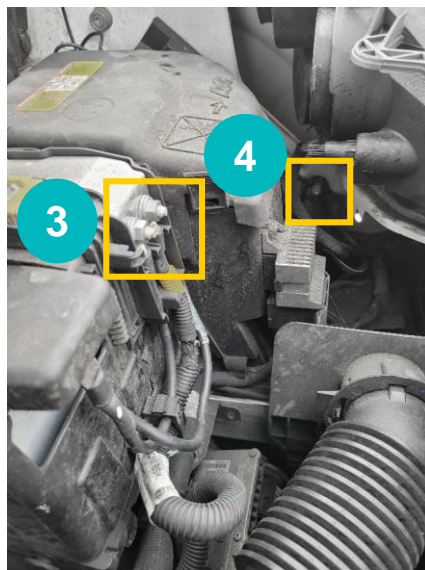

Citroën Berlingo 2010-2019

- 1 Location Triplog
- 2 Surplus Cable
- 3 +12V connection (red)
- 4 Ground connection (black)
-  Cable Routing

Make sure that the cable goes under the soft material.

Remarks: The positive connection can be reached by removing the red plastic cover.