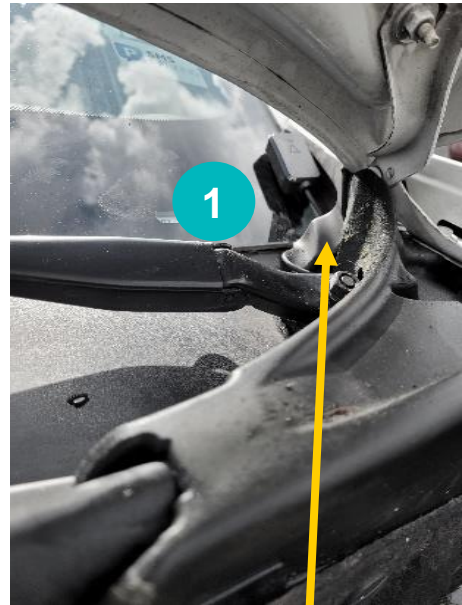

Citroën Berlingo 2010-2019

- 1 Location Triplog
- 2 Surplus Cable
- 3 +12V connection (red)
- 4 Ground connection (black)
-  Cable Routing

Make sure that the cable goes under the soft material.

Remarks: The positive connection can be reached by removing the red plastic cover.