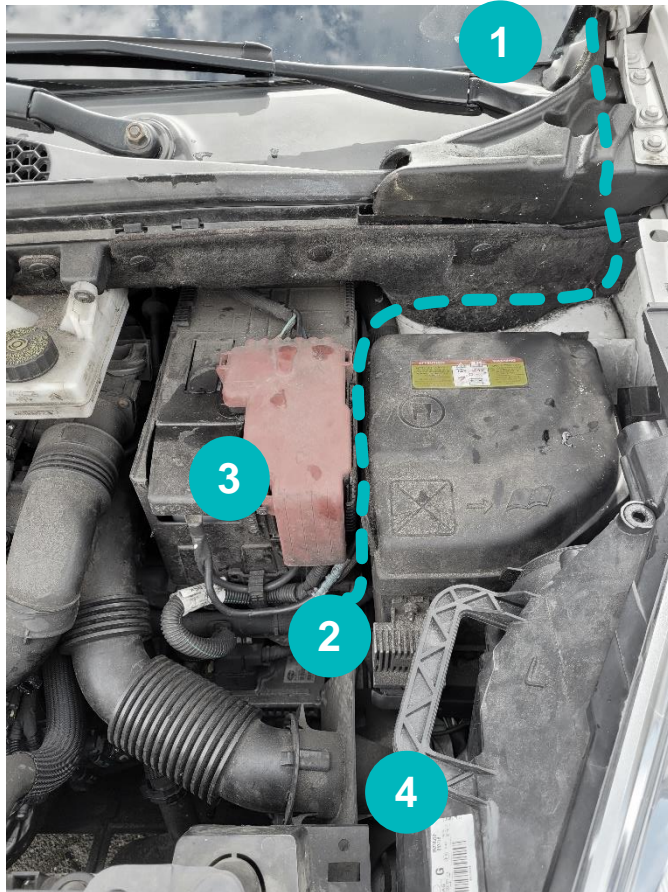

Citroën Berlingo 2010-2019

- 1 Location Triplog
- 2 Surplus Cable
- 3 +12V connection (red)
- 4 Ground connection (black)
-  Cable Routing

Make sure that the cable goes under the soft material.

Remarks: The positive connection can be reached by removing the red plastic cover.