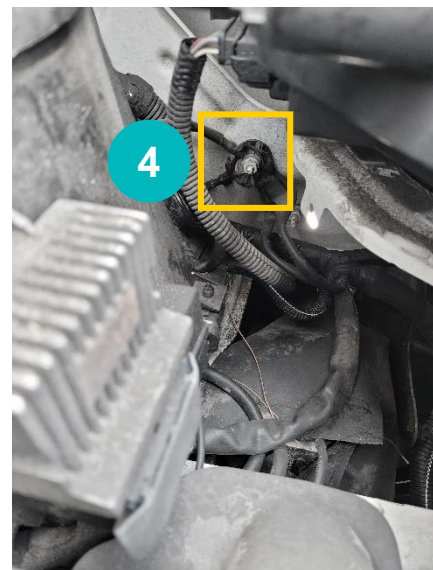

Citroën Berlingo 2010-2019

- 1 Location Triplog
- 2 Surplus Cable
- 3 +12V connection (red)
- 4 Ground connection (black)
-  Cable Routing

Make sure that the cable goes under the soft material.

Remarks: The positive connection can be reached by removing the red plastic cover.