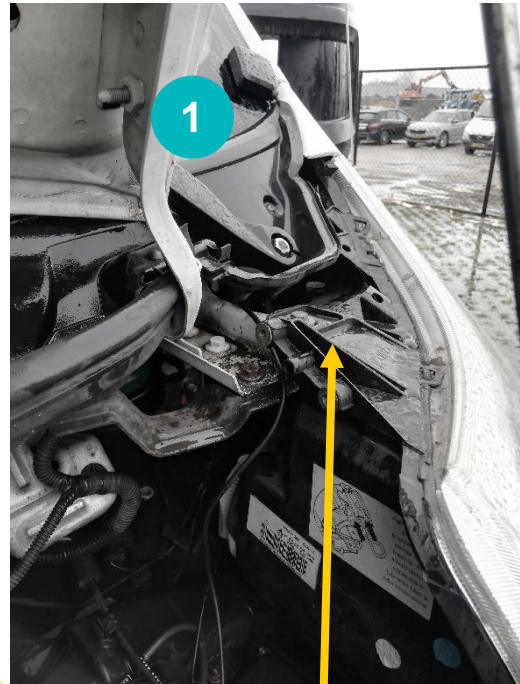

Fiat Ducato 2014-

- 1 Location Triplog
- 2 Surplus Cable
- 3 +12V connection (red)
- 4 Ground connection (black)
-  Cable Routing

For the best cable routing, remove the plastic panel.

Remarks: