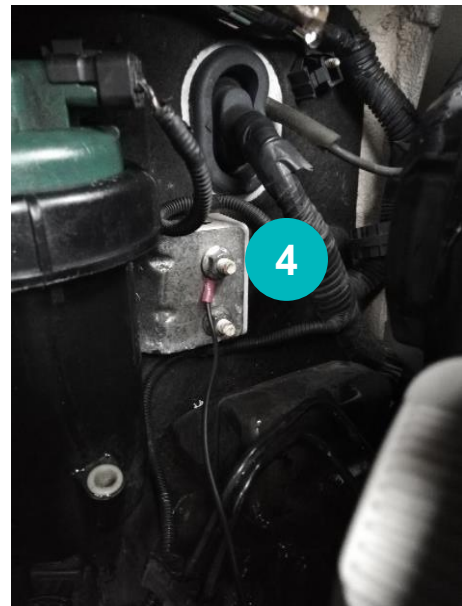

Fiat Ducato 2014-

- 1 Location Triplog
- 2 Surplus Cable
- 3 +12V connection (red)
- 4 Ground connection (black)
-  Cable Routing

For the best cable routing, remove the plastic panel.

Remarks: