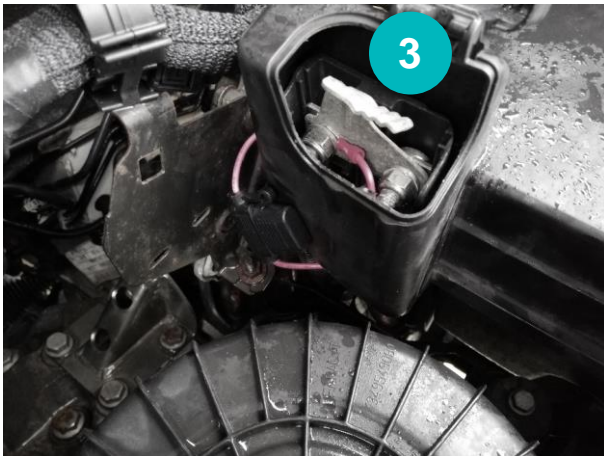

Fiat Ducato 2014-

- 1 Location Triplog
- 2 Surplus Cable
- 3 +12V connection (red)
- 4 Ground connection (black)
-  Cable Routing

For the best cable routing, remove the plastic panel.

Remarks: