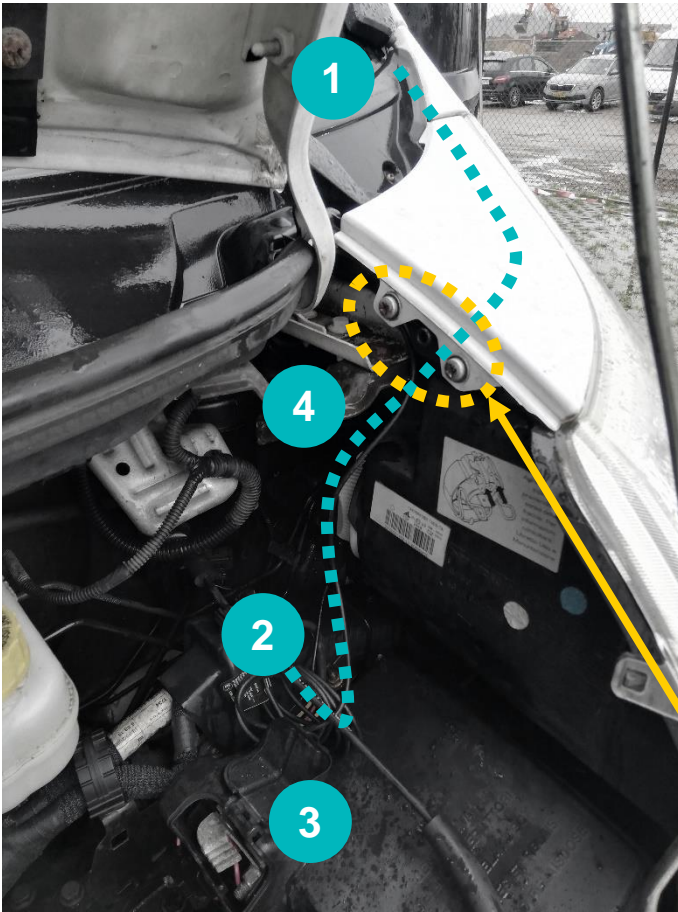

Fiat Ducato 2014-

- 1 Location Triplog
- 2 Surplus Cable
- 3 +12V connection (red)
- 4 Ground connection (black)
-  Cable Routing

For the best cable routing, remove the plastic panel.

Remarks: