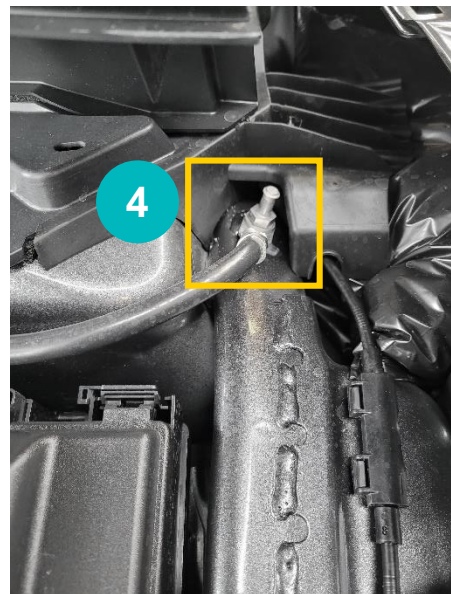

Ford Kuga 2020-

- 1 Location Triplog
 - 2 Surplus Cable
 - 3 +12V connection (red)
 - 4 Ground connection (black)
-  Cable Routing

Make sure that the cable goes between the soft material.

Remarks: