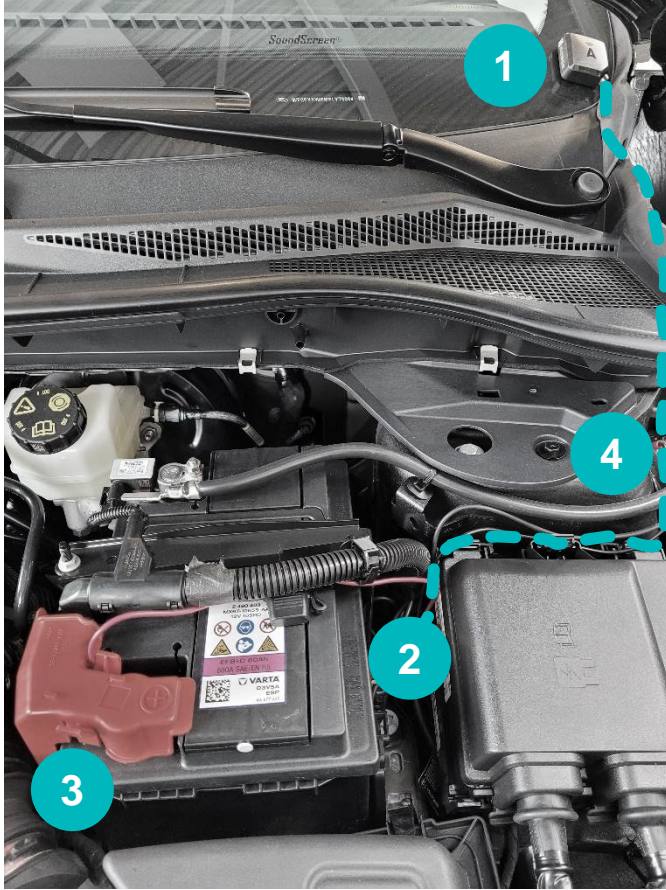

Ford Kuga 2020-

- 1 Location Triplog
 - 2 Surplus Cable
 - 3 +12V connection (red)
 - 4 Ground connection (black)
-  Cable Routing

Make sure that the cable goes between the soft material.

Remarks: