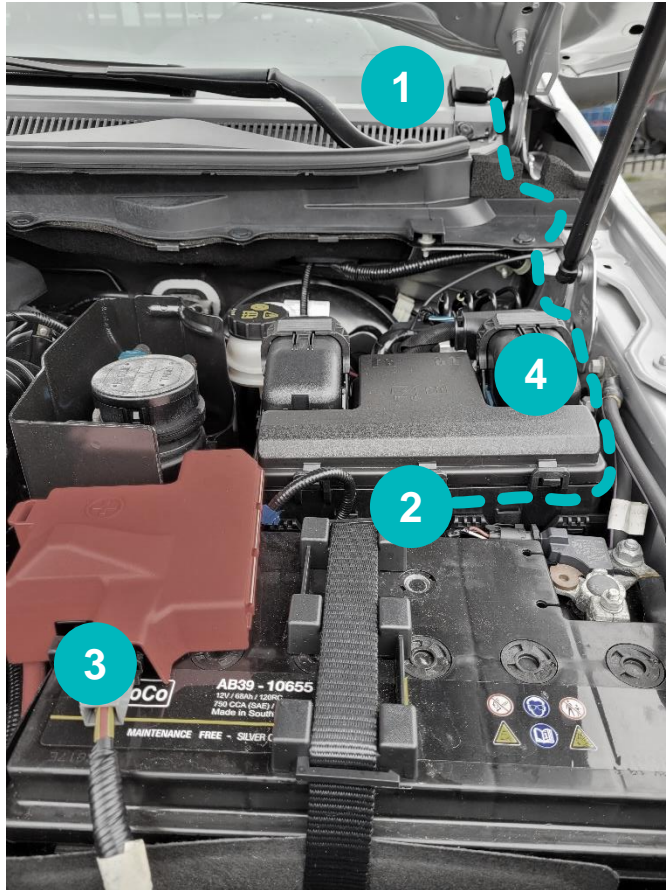

## Ford Ranger 2019-

- 1 Location Triplog
- 2 Surplus Cable
- 3 +12V connection (red)
- 4 Ground connection (black)
-  Cable Routing

Make sure that the cable goes between the soft material.

Remarks: