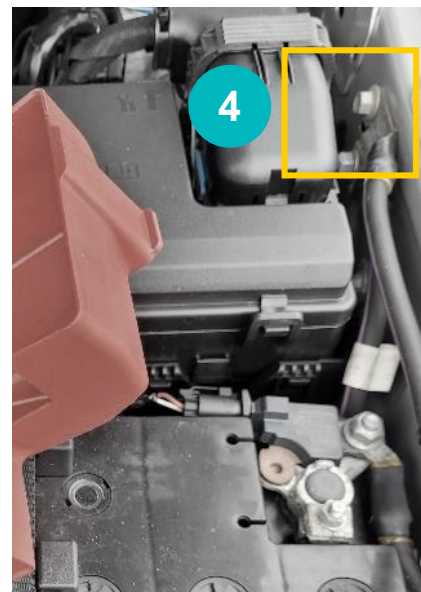

## Ford Ranger 2019-

- 1 Location Triplog
- 2 Surplus Cable
- 3 +12V connection (red)
- 4 Ground connection (black)
-  Cable Routing

Make sure that the cable goes between the soft material.

Remarks: