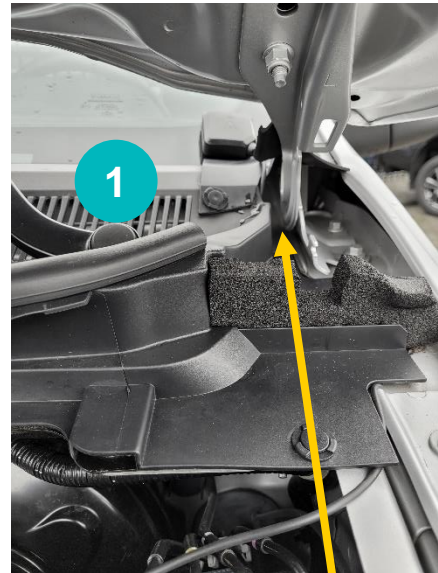

## Ford Ranger 2019-

- 1 Location Triplog
- 2 Surplus Cable
- 3 +12V connection (red)
- 4 Ground connection (black)
-  Cable Routing

Make sure that the cable goes between the soft material.

Remarks: