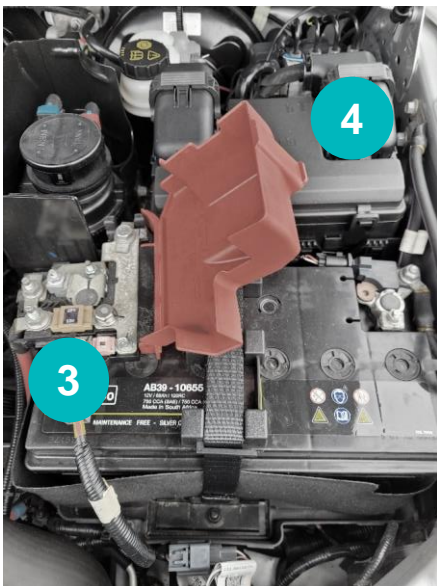

## Ford Ranger 2019-

- 1 Location Triplog
- 2 Surplus Cable
- 3 +12V connection (red)
- 4 Ground connection (black)
-  Cable Routing

Make sure that the cable goes between the soft material.

Remarks: