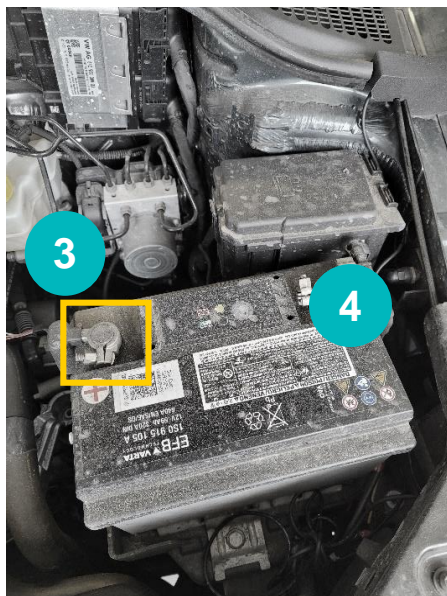

**Skoda Fabia 2015-**

- ① Location Triplog
- ② Surplus Cable
- ③ +12V connection (red)
- ④ Ground connection (black)
-  Cable Routing

**Make sure that the cable goes under the plastic.**

Remarks: