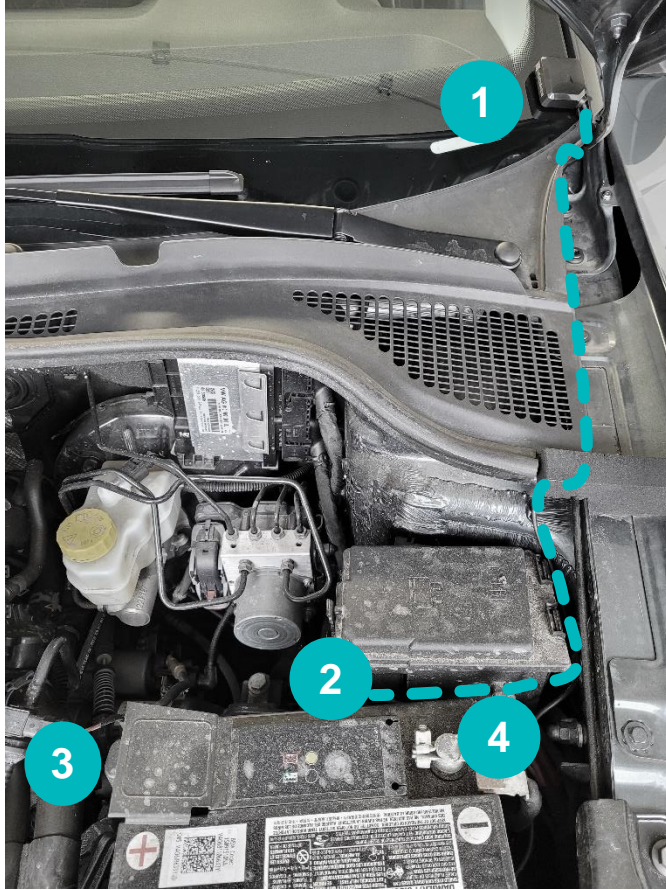

**Skoda Fabia 2015-**

- ① Location Triplog
- ② Surplus Cable
- ③ +12V connection (red)
- ④ Ground connection (black)
-  Cable Routing

**Make sure that the cable goes under the plastic.**

Remarks: