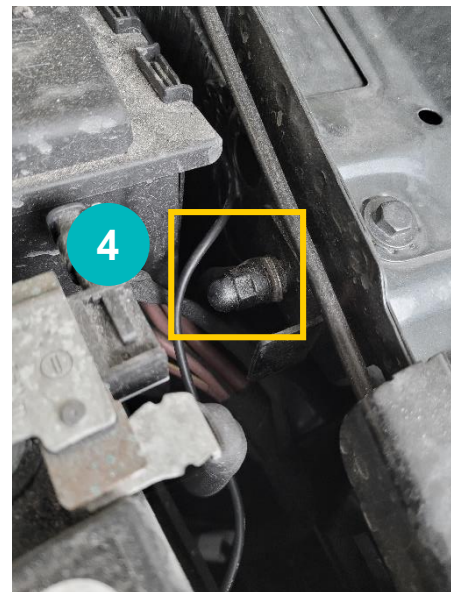

**Skoda Fabia 2015-**

- ① Location Triplog
- ② Surplus Cable
- ③ +12V connection (red)
- ④ Ground connection (black)
-  Cable Routing

**Make sure that the cable goes under the plastic.**

Remarks: