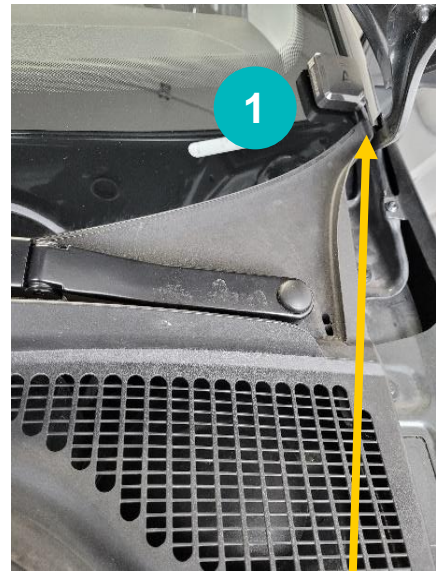

**Skoda Fabia 2015-**

- ① Location Triplog
- ② Surplus Cable
- ③ +12V connection (red)
- ④ Ground connection (black)
-  Cable Routing

**Make sure that the cable goes under the plastic.**

Remarks: