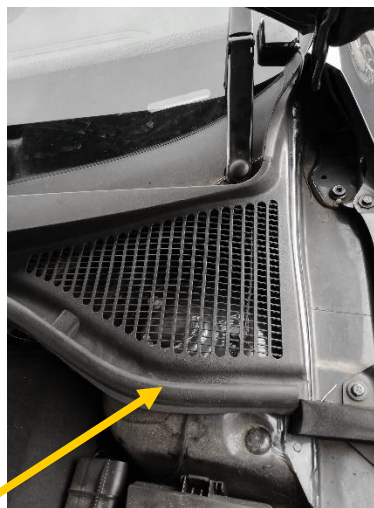

Skoda Octavia 2015-2020

- 1 Location Triplog
- 2 Surplus Cable
- 3 +12V connection (red)
- 4 Ground connection (black)
-  Cable Routing

For the best cable routing lift up the plastic.

Remarks: