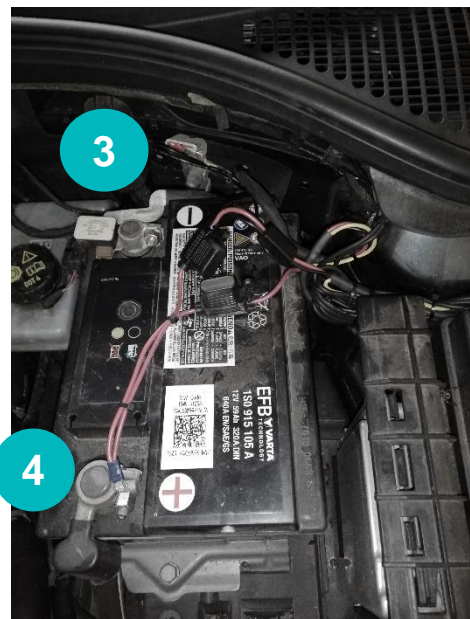

Skoda Octavia 2015-2020

- 1 Location Triplog
- 2 Surplus Cable
- 3 +12V connection (red)
- 4 Ground connection (black)
-  Cable Routing

For the best cable routing lift up the plastic.

Remarks: