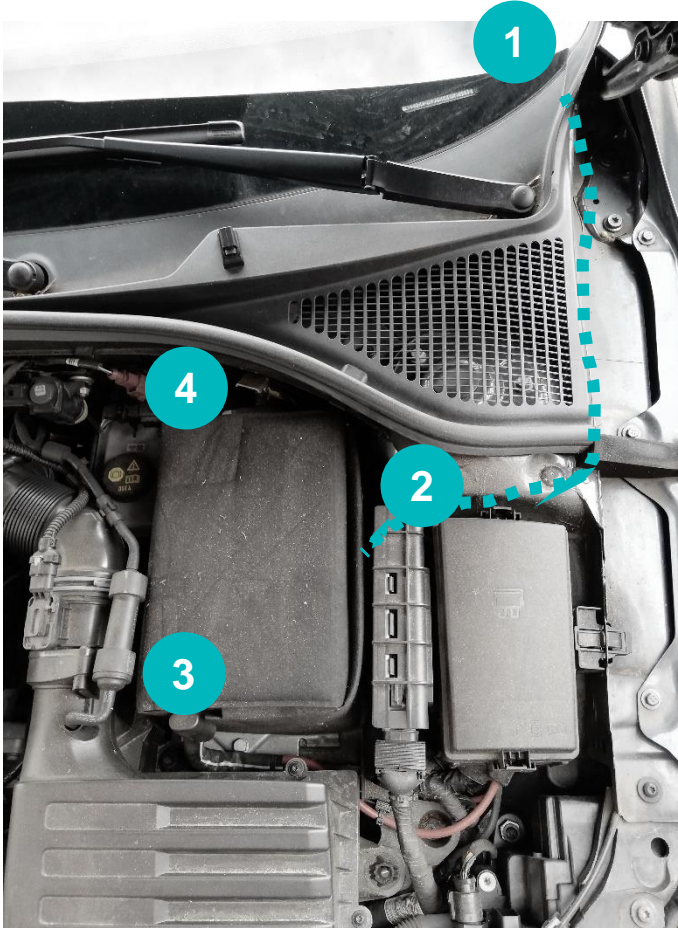

Skoda Octavia 2015-2020

- 1 Location Triplog
- 2 Surplus Cable
- 3 +12V connection (red)
- 4 Ground connection (black)
-  Cable Routing

For the best cable routing lift up the plastic.

Remarks: