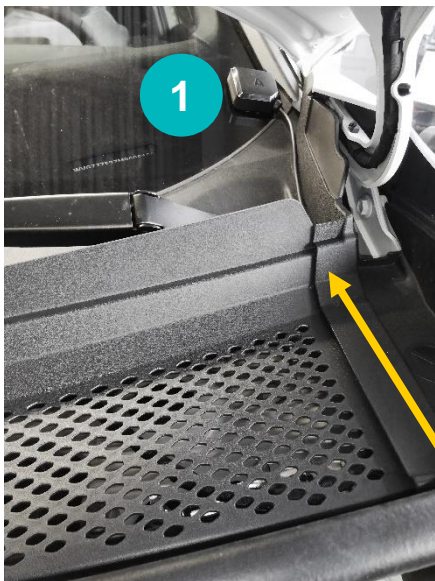

### Volkswagen ID4 2020-

- 1 Location Triplog
- 2 Surplus Cable
- 3 +12V connection (red)
- 4 Ground connection (black)
-  Cable Routing

For the best cable routing lift up the plastic.

Remarks: