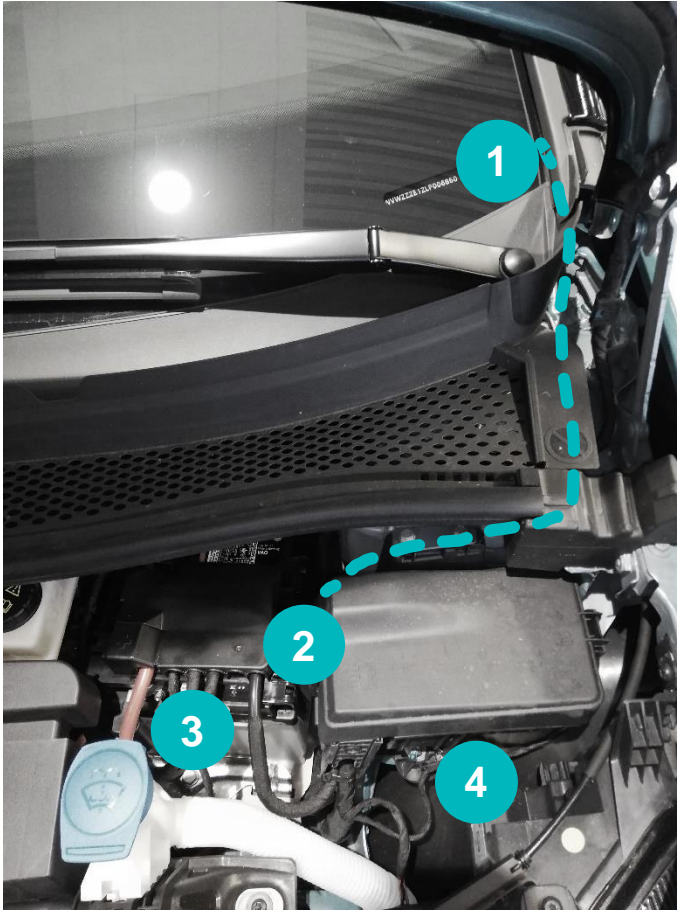

### Volkswagen ID4 2020-

- 1 Location Triplog
- 2 Surplus Cable
- 3 +12V connection (red)
- 4 Ground connection (black)
-  Cable Routing

For the best cable routing lift up the plastic.

Remarks: