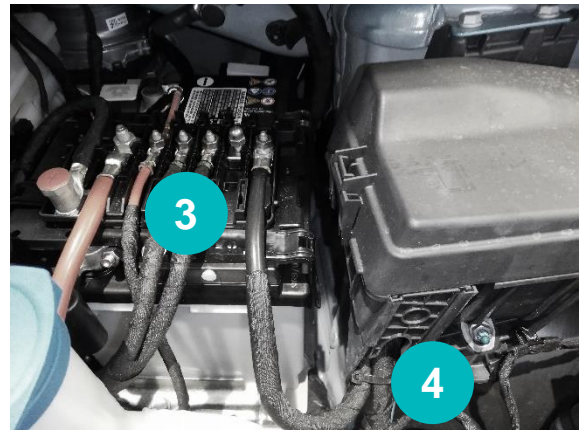

### Volkswagen ID4 2020-

- 1 Location Triplog
- 2 Surplus Cable
- 3 +12V connection (red)
- 4 Ground connection (black)
-  Cable Routing

For the best cable routing lift up the plastic.

Remarks: