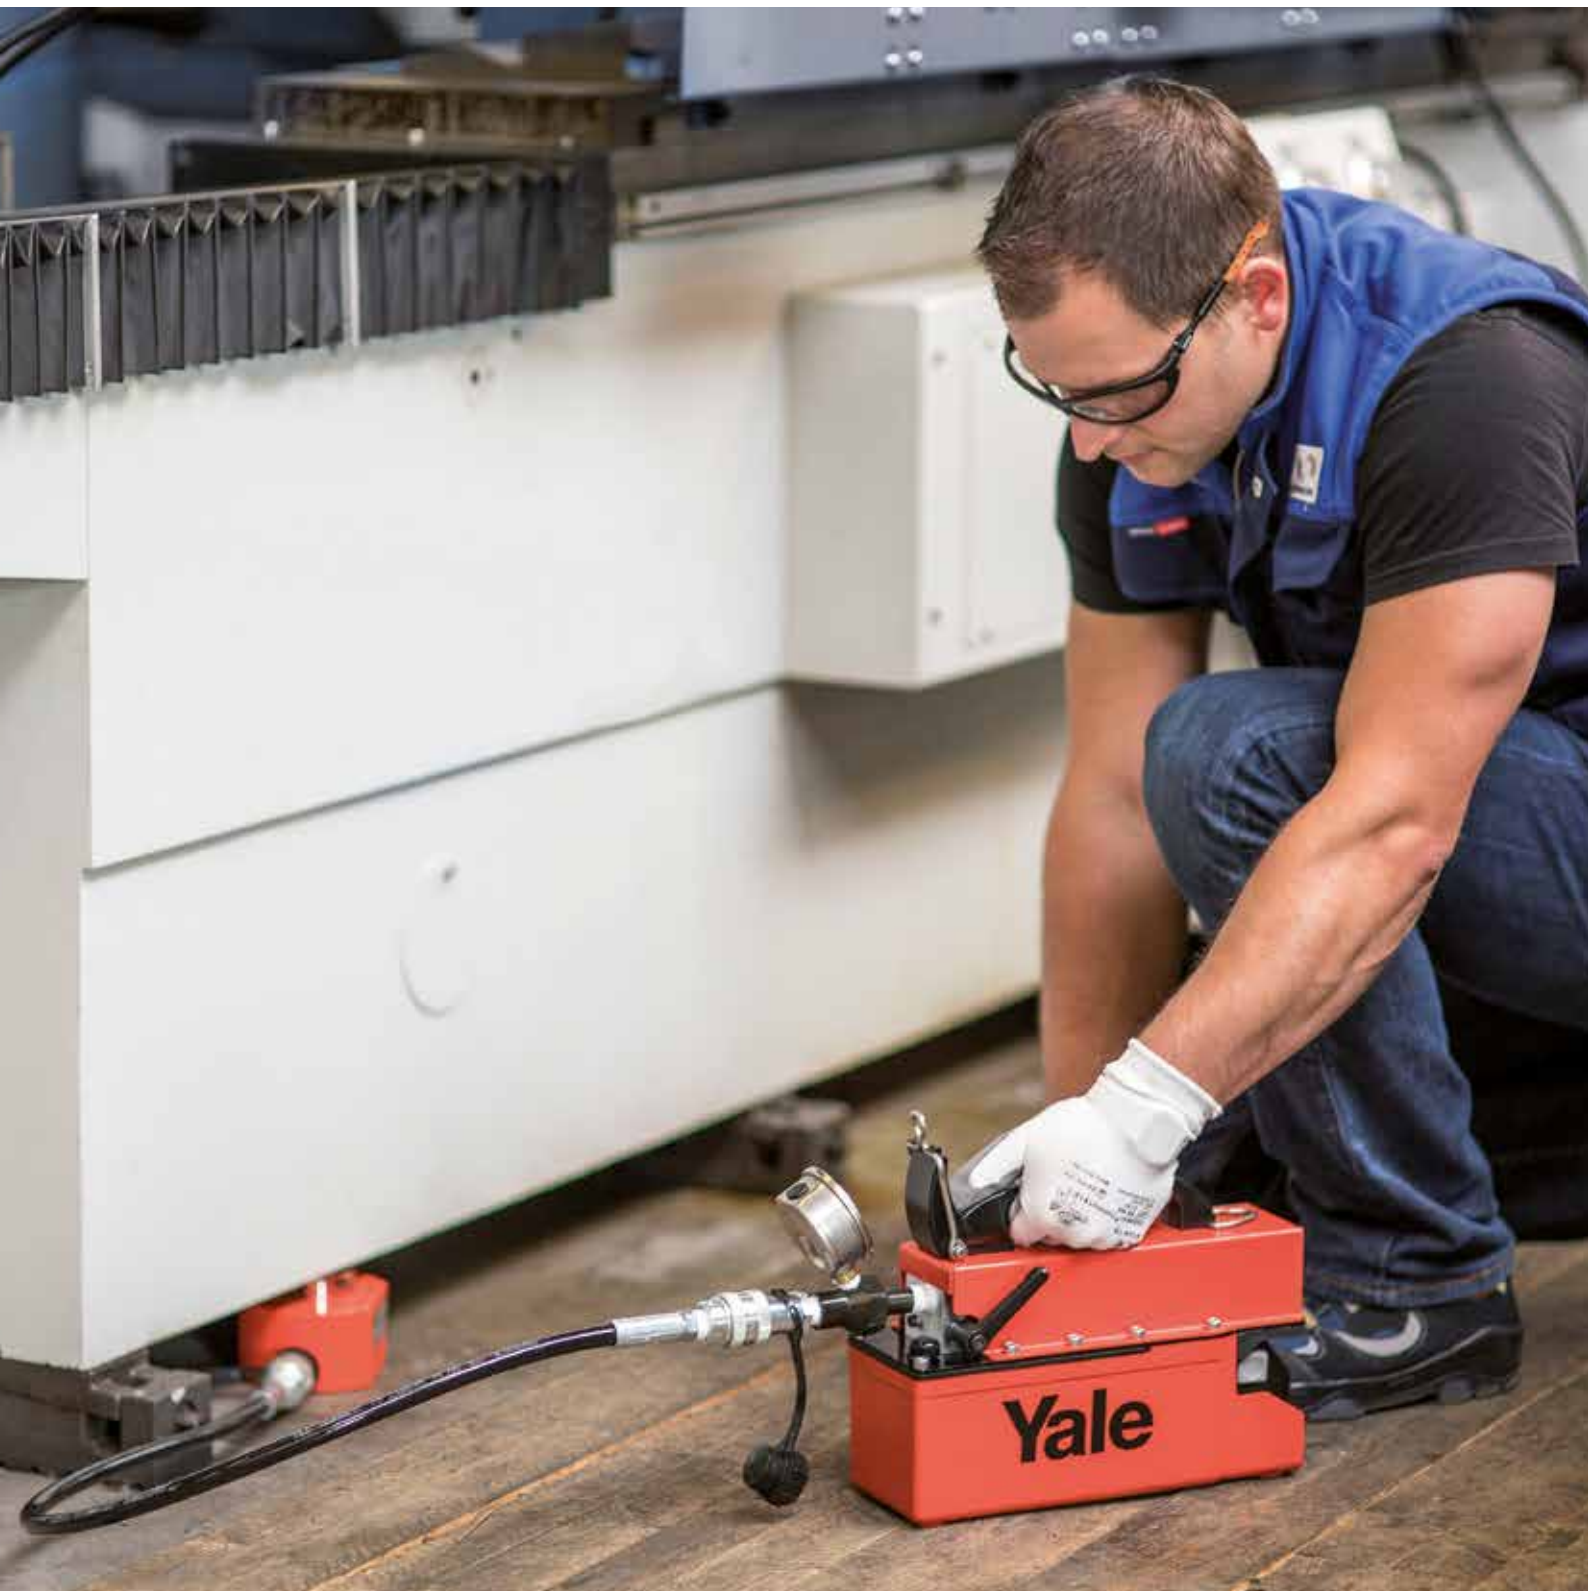

Yale *hydraulic*

Electric power pack, battery driven