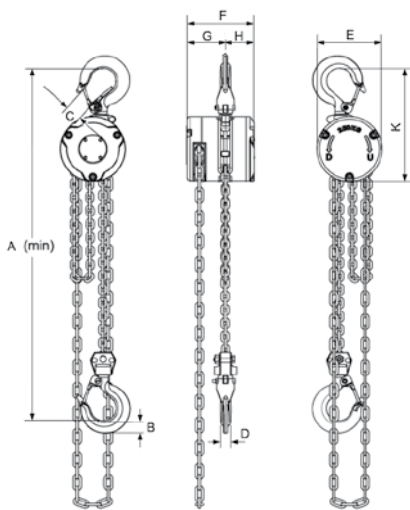

ROTATING HOOK - EASY TO MAINTAIN

The standard equipment includes forged lifting and load hooks made from age-resistant high-alloy tempered steel, which open when overloaded without breaking. The hooks can be rotated through 360 degrees and are fitted with robust safety catches.

*Mini
but mighty!*

**LIFT & POSITION
FROM ANY ANGLE**

Technical data YaleMINI 360

Model	Art.-No.	Capacity kg	Number of chain falls	Chain dimensions d x p in mm/ design	Lifting height m	Lift per 1 m hand chain overhaul mm	Handle pull at WLL daN	Weight kg
YaleMINI 360 250	192084199	250	1	3x9 - T	3.0	40	25	2.9
YaleMINI 360 500	192084200	500	1	4x12 - T	3.0	25	24	4.3
YaleMINI 360 250	192087582	250	1	3x9 - T	6.0	40	25	4.5
YaleMINI 360 500	192087584	500	1	4x12 - T	6.0	25	24	6.3
YaleMINI 360 250	192087585	250	1	3x9 - T	10.0	40	25	6.7
YaleMINI 360 500	192087586	500	1	4x12 - T	10.0	25	24	9.0

Dimensions YaleMINI 360

Modell	YaleMINI 360 250	YaleMINI 360 500
A min., mm	245	285
B, mm	17	22
C, mm	21	23
D, mm	13	18
E, mm	84	104
F, mm	87	101
G, mm	51	58
H, mm	36	43
K, mm	150	175

360°
**EXPERIENCE THE
 ADVANTAGE OF 360°**